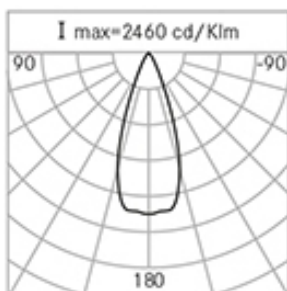

Product Sheet**Cube Wall-Mounted**

Options: medium
 Colour temperature: 3000 K
 Type of optics: rotosymmetrical 40°

06LC3A9495A

Colour: grey RAL9006

Project Num.

Date

**General features**

Description: wall or ground-mounted, fixed or adjustable product

Labels and Certifications: CE

Warranty: 5 years for LED fittings

H (m)	Ø (m)	Em(lux)
5	3,54	47
4	2,84	73
3	2,13	92
2	1,41	293
1	0,71	1175

Performance Data*

LED current:	500 mA
Flux source:	1460 lm
Power source:	14 W
Flux fitting:	1049 lm
Power fitting:	16 W