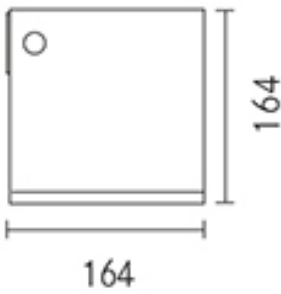

Product Sheet**Cube Wall-Mounted**

Options: medium
 Colour temperature: 3000 K
 Type of optics: rotosymmetrical 40°

06LC3A9495A

Colour: grey RAL9006

Project Num.

Date

**General features**

Description: wall or ground-mounted, fixed or adjustable product

Labels and Certifications: CE

Warranty: 5 years for LED fittings

H (m)	Ø (m)	Em(lux)
5	3,54	47
4	2,84	73
3	2,13	92
2	1,41	293
1	0,71	1175

Performance Data*

LED current:	500 mA
Flux source:	1460 lm
Power source:	14 W
Flux fitting:	1049 lm
Power fitting:	16 W

Inclination: angular adjustment (with junction accessory kit)

Fastening: screw anchors

Ø power cable: 8 ÷ 13 mm

Cable gland: M20

Disconnecter: automatic

Materials

Body: die-cast aluminium alloy UNI EN AB 47100 (copper content < 1%)