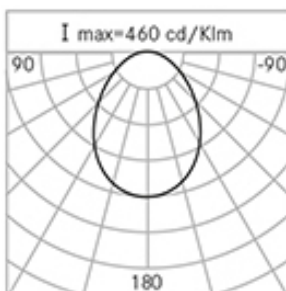

Product Sheet**Cube Wall-Mounted**

Options: medium
 Colour temperature: 4000 K
 Type of optics: ultra-wide beam 80°/100°

06LC3A9409AJ

Colour: grey RAL9006

Project Num.

Date

**General features**

Description: wall or ground-mounted, fixed or adjustable product

Labels and Certifications: CE

Warranty: 5 years for LED fittings

H (m)	Ø (m)	Em(lux)
5	10,34	6
4	8,27	9
3	6,2	15
2	4,14	35
1	2,07	139

Performance Data*

LED current:	500 mA
Flux source:	1560 lm
Power source:	14 W
Flux fitting:	1122 lm
Power fitting:	16 W