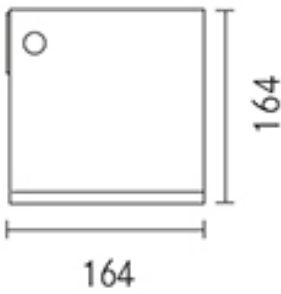

Product Sheet**Cube Wall-Mounted**

Options: medium
 Colour temperature: 4000 K
 Type of optics: ultra-wide beam 80°/100°

06LC3A9409AJ

Colour: grey RAL9006

Project Num.

Date

**General features**

Description: wall or ground-mounted, fixed or adjustable product

Labels and Certifications: CE

Warranty: 5 years for LED fittings

H (m)	Ø (m)	Em(lux)
5	10,34	6
4	8,27	9
3	6,2	15
2	4,14	35
1	2,07	139

Performance Data*

LED current:	500 mA
Flux source:	1560 lm
Power source:	14 W
Flux fitting:	1122 lm
Power fitting:	16 W

Inclination: angular adjustment (with junction accessory kit)

Fastening: screw anchors

Ø power cable: 8 ÷ 13 mm

Cable gland: M20

Disconnecter: automatic

Materials

Body: die-cast aluminium alloy UNI EN AB 47100 (copper content < 1%)