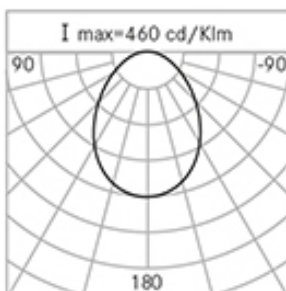

Product Sheet**Cube Wall-Mounted**

Options: medium
 Colour temperature: 4000 K
 Type of optics: ultra-wide beam 80°/100°

06LC3A9409CJ

Colour: Sablé 100 Noir

Project Num.

Date

**General features**

Description: wall or ground-mounted, fixed or adjustable product

Labels and Certifications: CE

Warranty: 5 years for LED fittings

H (m)	Ø (m)	Em(lux)
5	10,34	6
4	8,27	9
3	6,2	15
2	4,14	35
1	2,07	139

Performance Data*

LED current:	500 mA
Flux source:	1560 lm
Power source:	14 W
Flux fitting:	1122 lm
Power fitting:	16 W