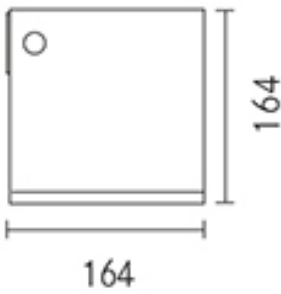

Product Sheet**Cube Wall-Mounted**

Options: medium
 Colour temperature: 4000 K
 Type of optics: ultra-wide beam 80°/100°

06LC3A9409CJ

Colour: Sablé 100 Noir

Project Num.

Date

**General features**

Description: wall or ground-mounted, fixed or adjustable product

Labels and Certifications: CE

Warranty: 5 years for LED fittings

H (m)	Ø (m)	Em(lux)
5	10,34	6
4	8,27	9
3	6,2	15
2	4,14	35
1	2,07	139

Performance Data*

LED current:	500 mA
Flux source:	1560 lm
Power source:	14 W
Flux fitting:	1122 lm
Power fitting:	16 W

Inclination: angular adjustment (with junction accessory kit)

Fastening: screw anchors

Ø power cable: 8 ÷ 13 mm

Cable gland: M20

Disconnecter: automatic

Materials

Body: die-cast aluminium alloy UNI EN AB 47100 (copper content < 1%)