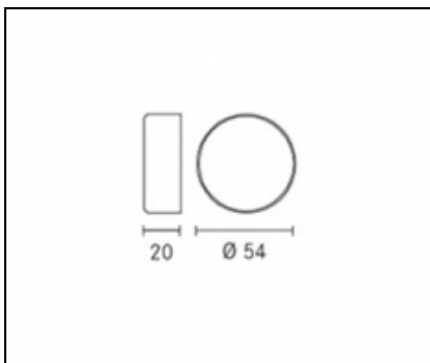

Optical System

Source: 2 LEDs

Colour temperature: 4000 K

Colour rendering index (CRI): ≥ 80

Type of optics: blade 10°

Normative framework

EN605981 / EN60598-2-1 / EN62471

Installation and maintenance

Installation: wall / ceiling

Fastening: Die-cast aluminium bracket

Cable gland: M12

Materials

Body: die-cast aluminium alloy UNI EN AB 47100 (copper content < 1%)

Lenses: PMMA

Fastening system: die-cast aluminium alloy UNI EN AB 47100 (copper content < 1%) bracket

Seal: grey anti-age silicone

Screws: stainless steel AISI 304

Finish: phospho-chromatation treated and polyester powder-coated in 16 phases to increase weather resistance

---

Colors

---

grey RAL9006

Cod. **06LA1A2401A**

Complements

06LL920A0

Electronic driver IP65 for max 3 Led Lite 1 or max 4 Perla.