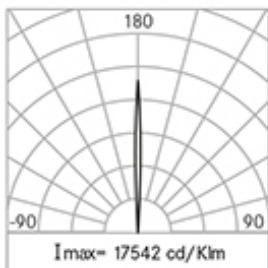

Power factor: > 0.90

Ambient temperature Ta: -10°C +45°C

Weight: 0.35 kg

Maximum exposed surface: 0.005 m²

Lateral exposed surface: 0.005 m²

Driver: remote (to be ordered separately)

Labels and Certifications: CE

Warranty: 5 years for LED fittings

Ref. 4000

H (m)	Ø (m)	Em(lux)
5	0,35	165
4	0,28	259
3	0,21	457
2	0,14	1030
1	0,07	4117

Performance Data*

LED current:	500 mA
Flux source:	350 lm
Power source:	3 W
Flux fitting:	252 lm
Power fitting:	3 W