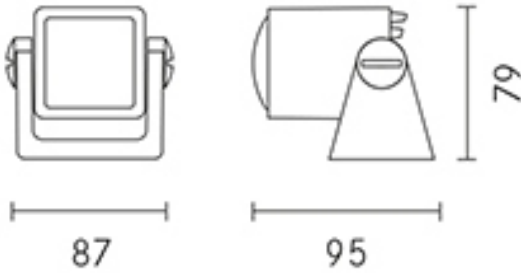

Power factor: > 0.90

Ambient temperature Ta: -10°C +45°C

Weight: 0.35 kg

Maximum exposed surface: 0.005 m²

Lateral exposed surface: 0.005 m²

Driver: remote (to be ordered separately)

Labels and Certifications: CE

Warranty: 5 years for LED fittings

Ref. 4000

H (m)	Ø (m)	Em(lux)
5	0,35	165
4	0,28	259
3	0,21	457
2	0,14	1030
1	0,07	4117

Performance Data*

LED current:	500 mA
Flux source:	350 lm
Power source:	3 W
Flux fitting:	252 lm
Power fitting:	3 W