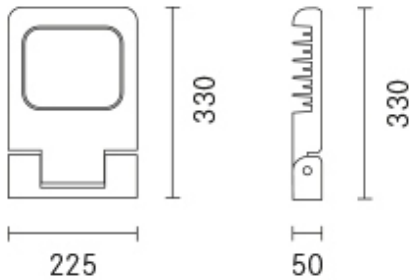

Performance Data*

LED current:	700 mA	525 mA	350 mA
Flux source:	4090 lm	3215 lm	2260 lm
Power source:	24 W	17,5 W	11,5 W
Efficiency of source:	170 lm/W	184 lm/W	197 lm/W
Flux fitting:	3315 lm	2605 lm	1830 lm
Power fitting:	28 W	21,5 W	15 W
Efficiency of fitting:	118 lm/W	121 lm/W	122 lm/W
Dazzling index category:	D4	D4	D5