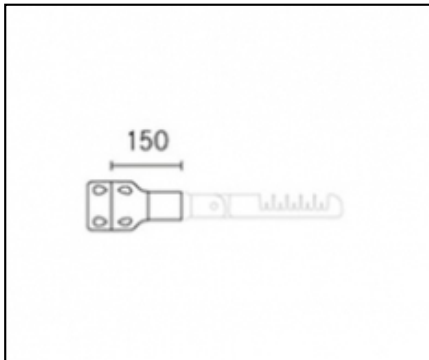

Optical System

Source: LED R1

Colour temperature: 4000 K

Colour rendering index (CRI): ≥ 70

Type of optics: asymmetrical wide beam AS-D

Optical unit lifetime: >160,000h @700mA @Ta25°C TM21 L80B20
>160,000h @700mA @Ta25°C TM21 L80B10

Photobiological safety class: EXEMPT GROUP

ULOR: 0%

DLOR: 100%

Luminous intensity category: G*6

Normative framework

EN605981 / EN60598-2-3 / EN60598-2-5 / EN62471 / EN61547

Flux regulation

	Standard	On request
Predisposition for Zhaga Socket (Book 18)		X
Self-learning virtual midnight	X	
1-10V Regulation		X
Main voltage variation		X
Pilot line		X
DALI Regulation		X
Remote control system (PLC) telemanagement		X
Wireless telemanagement		X
Motion / brightness detectors		X

Installation and maintenance

Installation: wall / ground / pole

Poles diameter: $\varnothing$ 60 - 76 - 102 mm

Fastening: adjustable bracket with click positioning and a 15° step

$\varnothing$ power cable: 10 ÷ 14 mm

Cable gland: PG11

Materials

Body: die-cast aluminium alloy UNI EN AB 47100 (copper content < 1%)

Lenses: PMMA

Seal: extruded anti-age silicone

Screws: stainless steel AISI 304

Finish: phospho-chromatation treated and polyester powder-coated in 16 phases to increase weather resistance

Colors

grey RAL9006 Cod. **06LV3B2007AHM3**

Sablé 100 Noir Cod. **06LV3B2007CHM3**

white RAL9003 Cod. **06LV3B2007DHM3**

Complements

06AK903A0

L3 joint kit single for $\varnothing$ 60-76 mm poles.
Colour: dark grey RAL9006.