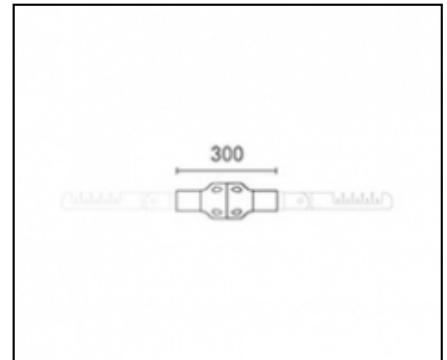

06AK904A0

L4 joint kit double for $\varnothing$ 60-76 mm poles.
Colour: grey RAL9006.