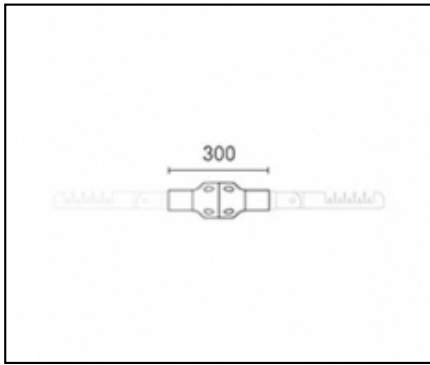

06AK904C0

L4 joint kit double for Ø 60-76 mm poles.
Colour: dark grey Sablé 100 Noir.