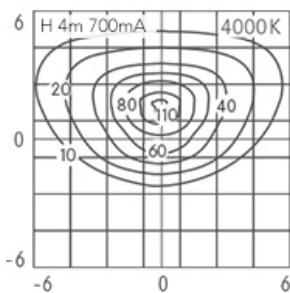

Maximum exposed surface: 0.08 m<sup>2</sup>Lateral exposed surface: 0.0165 m<sup>2</sup>

Common mode overvoltage protection: 6 kV

Differential mode overvoltage protection: 10 kV

Driver: included

Labels and Certifications: ENEC / CE

Warranty: 5 years for LED fittings

**Performance Data\***

LED current:	700 mA	525 mA	350 mA
Flux source:	4090 lm	3215 lm	2260 lm
Power source:	24 W	17,5 W	11,5 W
Efficiency of source:	170 lm/W	184 lm/W	197 lm/W
Flux fitting:	3315 lm	2605 lm	1830 lm
Power fitting:	28 W	21,5 W	15 W
Efficiency of fitting:	118 lm/W	121 lm/W	122 lm/W
Dazzling index category:	D4	D4	D5