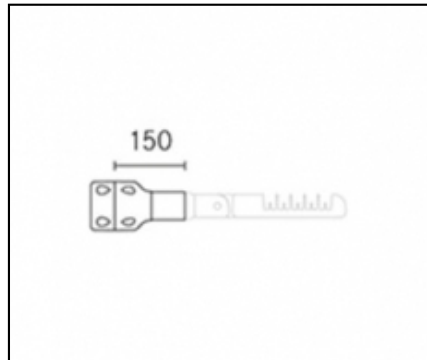

06AK903C0

L3 joint kit single for $\varnothing$ 60-76 mm poles.
Colour: dark grey Sablé 100 Noir.