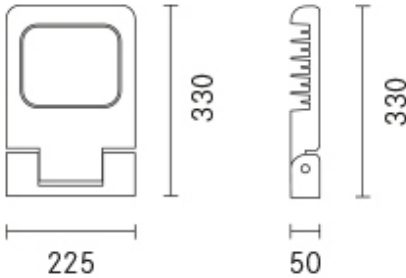

Description: LED floodlight

Insulation class: class II

Nominal voltage: 230 V 50 Hz

Protection level IP: IP66

Protection against impact: IK07

Power factor: &gt; 0.90

Ambient temperature Ta: -30°C +50°C

Weight: 3.00 kg

Maximum exposed surface: 0.08 m<sup>2</sup>Lateral exposed surface: 0.0165 m<sup>2</sup>

Common mode overvoltage protection: 6 kV

Differential mode overvoltage protection: 10 kV

Driver: included

Labels and Certifications: ENEC / CE

Warranty: 5 years for LED fittings

H (m)	Ø (m)	Em (lux)
1	0.26	34015
2	0.53	8504
3	0.79	3779
4	1.06	2126
5	1.32	1361

**Performance Data\***

LED current:	700 mA	525 mA	350 mA
Flux source:	6075 lm	4790 lm	3370 lm
Power source:	36 W	26,5 W	17,5 W
Efficiency of source:	169 lm/W	181 lm/W	193 lm/W
Flux fitting:	4920 lm	3880 lm	2730 lm
Power fitting:	40,5 W	31 W	21 W
Efficiency of fitting:	121 lm/W	125 lm/W	130 lm/W
Dazzling index category:	D3	D4	D4

### Installation and maintenance

Installation: wall / ground / pole

Poles diameter:  $\varnothing$  60 - 76 - 102 mm

Fastening: adjustable bracket with click positioning and a 15° step

$\varnothing$  power cable: 10 ÷ 14 mm