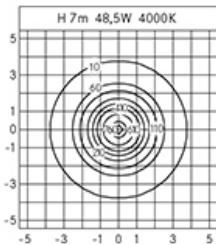

Performance Data*

LED current:	700 mA	525 mA	350 mA
Flux source:	8085 lm	6375 lm	4485 lm
Power source:	48,5 W	35,5 W	23 W
Efficiency of source:	167 lm/W	180 lm/W	195 lm/W
Flux fitting:	6955 lm	5485 lm	3860 lm
Power fitting:	53,5 W	40,5 W	27,5 W
Efficiency of fitting:	130 lm/W	135 lm/W	140 lm/W
Dazzling index category:	D6	D6	D6