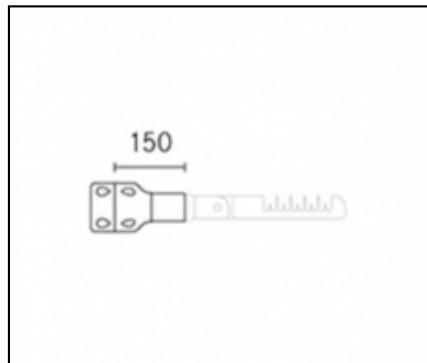

Installation and maintenance

Installation: wall / ground / pole

Poles diameter: $\varnothing 60 - 76 - 102$ mm

Inclination: fastened or adjustable with step 15°

Fastening: adjustable bracket with click positioning and a 15° step

\varnothing power cable: $10 \div 14$ mm

Cable gland: PG16

Materials

Body: die-cast aluminium alloy UNI EN AB 47100 (copper content $< 1\%$)

Lenses: PMMA

Seal: extruded anti-age silicone

Screws: stainless steel AISI 304

Complements

06AK903A0

L3 joint kit single for $\varnothing 60-76$ mm poles.
Colour: dark grey RAL9006.

06AK903C0

L3 joint kit single for $\varnothing 60-76$ mm poles.
Colour: dark grey Sablé 100 Noir.

06AK904A0

L4 joint kit double for $\varnothing 60-76$ mm poles.
Colour: grey RAL9006.

06AK904C0

L4 joint kit double for Ø 60-76 mm poles.
Colour: dark grey Sablé 100 Noir.

06AK951A0

B1 P arm for wall-mounting. Colour: grey
RAL9006.