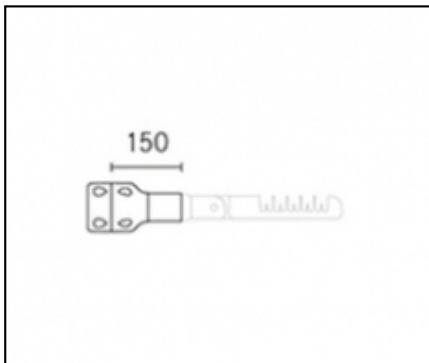

Installation and maintenance

Installation: wall / ground / pole

Poles diameter: $\varnothing 60 - 76 - 102$ mm

Inclination: fastened or adjustable with step 15°

Fastening: adjustable bracket with click positioning and a 15° step

\varnothing power cable: $10 \div 14$ mm

Cable gland: PG16

Materials

Body: die-cast aluminium alloy UNI EN AB 47100 (copper content $< 1\%$)

Lenses: PMMA

Seal: extruded anti-age silicone

Screws: stainless steel AISI 304

Complements

06AK903A0

L3 joint kit single for $\varnothing 60-76$ mm poles.
Colour: dark grey RAL9006.

06AK903C0

L3 joint kit single for $\varnothing 60-76$ mm poles.
Colour: dark grey Sablé 100 Noir.

06AK904A0

L4 joint kit double for $\varnothing 60-76$ mm poles.
Colour: grey RAL9006.

06AK904C0

L4 joint kit double for Ø 60-76 mm poles.
Colour: dark grey Sablé 100 Noir.

06AK951A0

B1 P arm for wall-mounting. Colour: grey
RAL9006.