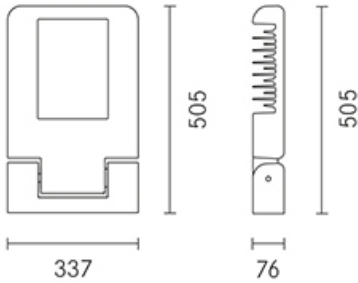

Performance Data*

LED current:	700 mA	525 mA	350 mA
Flux source:	8085 lm	6375 lm	4485 lm
Power source:	48,5 W	35,5 W	23 W
Efficiency of source:	167 lm/W	180 lm/W	195 lm/W
Flux fitting:	6955 lm	5485 lm	3860 lm
Power fitting:	53,5 W	40,5 W	27,5 W
Efficiency of fitting:	130 lm/W	135 lm/W	140 lm/W
Dazzling index category:	D6	D6	D6