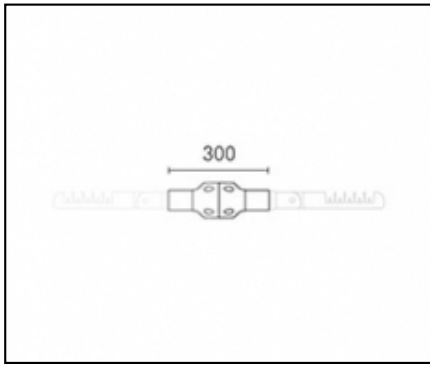

Installation and maintenance

Installation: wall / ground / pole

Poles diameter: $\varnothing 60 - 76 - 102$ mm

Inclination: fastened or adjustable with step 15°

Fastening: adjustable bracket with click positioning and a 15° step

Complements

06AK903A0

L3 joint kit single for $\varnothing 60-76$ mm poles.
Colour: dark grey RAL9006.

06AK903C0

L3 joint kit single for $\varnothing 60-76$ mm poles.
Colour: dark grey Sablé 100 Noir.

06AK904A0

L4 joint kit double for $\varnothing 60-76$ mm poles.
Colour: grey RAL9006.

06AK904C0

L4 joint kit double for Ø 60-76 mm poles.
Colour: dark grey Sablé 100 Noir.

06AK951A0

B1 P arm for wall-mounting. Colour: grey
RAL9006.