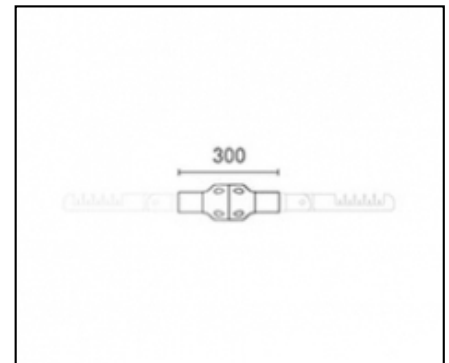

Installation and maintenance

Installation: wall / ground / pole

Poles diameter: \varnothing 60 - 76 - 102 mm

Inclination: fastened or adjustable with step 15°

Fastening: adjustable bracket with click positioning and a 15° step

Complements

06AK903A0

L3 joint kit single for \varnothing 60-76 mm poles.
Colour: dark grey RAL9006.

06AK903C0

L3 joint kit single for \varnothing 60-76 mm poles.
Colour: dark grey Sablé 100 Noir.

06AK904A0

L4 joint kit double for \varnothing 60-76 mm poles.
Colour: grey RAL9006.

**06AK904C0**

L4 joint kit double for Ø 60-76 mm poles.
Colour: dark grey Sablé 100 Noir.

**06AK951A0**

B1 P arm for wall-mounting. Colour: grey
RAL9006.