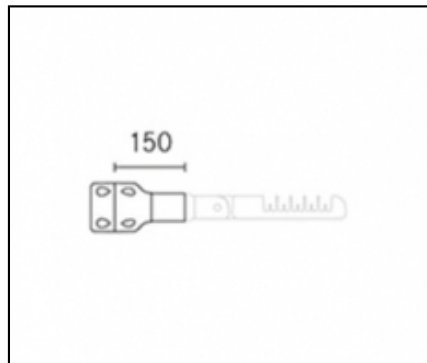

Installation and maintenance

Installation: wall / ground / pole

Poles diameter: \varnothing 60 - 76 - 102 mm

Inclination: fastened or adjustable with step 15°

Fastening: adjustable bracket with click positioning and a 15° step

\varnothing power cable: 10 ÷ 14 mm

Cable gland: PG16

Materials

Body: die-cast aluminium alloy UNI EN AB 47100 (copper content < 1%)

Lenses: PMMA

Seal: extruded anti-age silicone

Screws: stainless steel AISI 304

Complements

06AK903A0

L3 joint kit single for \varnothing 60-76 mm poles.
Colour: dark grey RAL9006.

06AK903C0

L3 joint kit single for \varnothing 60-76 mm poles.
Colour: dark grey Sablé 100 Noir.

06AK904A0

L4 joint kit double for \varnothing 60-76 mm poles.
Colour: grey RAL9006.

**06AK904C0**

L4 joint kit double for Ø 60-76 mm poles.
Colour: dark grey Sablé 100 Noir.

**06AK951A0**

B1 P arm for wall-mounting. Colour: grey
RAL9006.