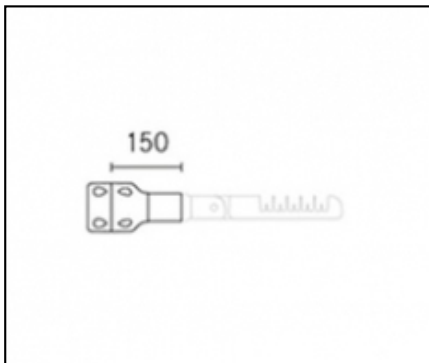

Installation and maintenance

Installation: wall / ground / pole

Poles diameter: \varnothing 60 - 76 - 102 mm

Inclination: fastened or adjustable with step 15°

Fastening: adjustable bracket with click positioning and a 15° step

\varnothing power cable: 10 ÷ 14 mm

Cable gland: PG16

Materials

Body: die-cast aluminium alloy UNI EN AB 47100 (copper content < 1%)

Lenses: PMMA

Seal: extruded anti-age silicone

Screws: stainless steel AISI 304

Complements

06AK903A0

L3 joint kit single for \varnothing 60-76 mm poles.
Colour: dark grey RAL9006.

06AK903C0

L3 joint kit single for \varnothing 60-76 mm poles.
Colour: dark grey Sablé 100 Noir.

06AK904A0

L4 joint kit double for \varnothing 60-76 mm poles.
Colour: grey RAL9006.

**06AK904C0**

L4 joint kit double for Ø 60-76 mm poles.
Colour: dark grey Sablé 100 Noir.

**06AK951A0**

B1 P arm for wall-mounting. Colour: grey
RAL9006.