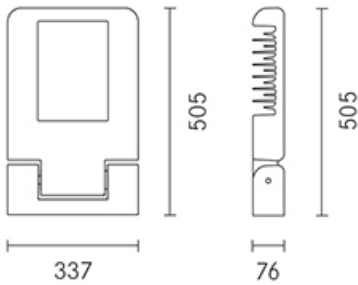

Performance Data*

LED current:	700 mA	525 mA	350 mA
Flux source:	12060 lm	9525 lm	6715 lm
Power source:	72,5 W	53,5 W	35 W
Efficiency of source:	166 lm/W	178 lm/W	192 lm/W
Flux fitting:	10375 lm	8190 lm	5775 lm
Power fitting:	78,5 W	59 W	39,5 W
Efficiency of fitting:	132 lm/W	139 lm/W	146 lm/W
Dazzling index category:	D4	D5	D5