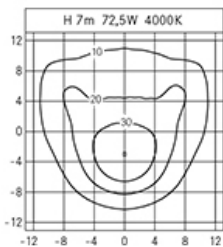

Performance Data*

LED current:	700 mA	525 mA	350 mA
Flux source:	12060 lm	9525 lm	6715 lm
Power source:	72,5 W	53,5 W	35 W
Efficiency of source:	166 lm/W	178 lm/W	192 lm/W
Flux fitting:	10375 lm	8190 lm	5775 lm
Power fitting:	78,5 W	59 W	39,5 W
Efficiency of fitting:	132 lm/W	139 lm/W	146 lm/W
Dazzling index category:	D4	D5	D5