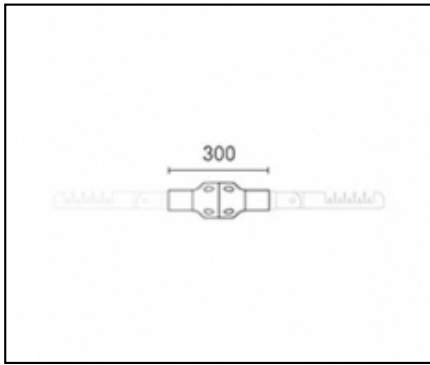

Installation and maintenance

Installation: wall / ground / pole

Poles diameter: \varnothing 60 - 76 - 102 mm

Inclination: fastened or adjustable with step 15°

Fastening: adjustable bracket with click positioning and a 15° step

Complements

06AK903A0

L3 joint kit single for \varnothing 60-76 mm poles.
Colour: dark grey RAL9006.

06AK903C0

L3 joint kit single for \varnothing 60-76 mm poles.
Colour: dark grey Sablé 100 Noir.

06AK904A0

L4 joint kit double for \varnothing 60-76 mm poles.
Colour: grey RAL9006.

**06AK904C0**

L4 joint kit double for Ø 60-76 mm poles.
Colour: dark grey Sablé 100 Noir.

**06AK951A0**

B1 P arm for wall-mounting. Colour: grey
RAL9006.