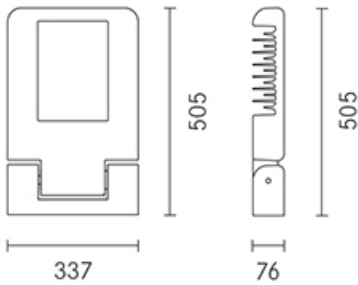

Performance Data*

LED current:	700 mA	525 mA	350 mA
Flux source:	12060 lm	9525 lm	6715 lm
Power source:	72,5 W	53,5 W	35 W
Efficiency of source:	166 lm/W	178 lm/W	192 lm/W
Flux fitting:	10375 lm	8190 lm	5775 lm
Power fitting:	78,5 W	59 W	39,5 W
Efficiency of fitting:	132 lm/W	139 lm/W	146 lm/W
Dazzling index category:	D6	D5	D6