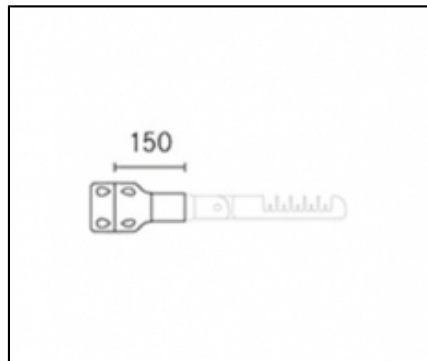

Installation and maintenance

Installation: wall / ground / pole

Poles diameter: $\varnothing 60 - 76 - 102$ mm

Inclination: fastened or adjustable with step 15°

Fastening: adjustable bracket with click positioning and a 15° step

\varnothing power cable: $10 \div 14$ mm

Cable gland: PG16

Materials

Body: die-cast aluminium alloy UNI EN AB 47100 (copper content $< 1\%$)

Lenses: PMMA

Seal: extruded anti-age silicone

Screws: stainless steel AISI 304

Complements

06AK903A0

L3 joint kit single for $\varnothing 60-76$ mm poles.
Colour: dark grey RAL9006.

06AK903C0

L3 joint kit single for $\varnothing 60-76$ mm poles.
Colour: dark grey Sablé 100 Noir.

06AK904A0

L4 joint kit double for $\varnothing 60-76$ mm poles.
Colour: grey RAL9006.

06AK904C0

L4 joint kit double for Ø 60-76 mm poles.
Colour: dark grey Sablé 100 Noir.

06AK951A0

B1 P arm for wall-mounting. Colour: grey
RAL9006.