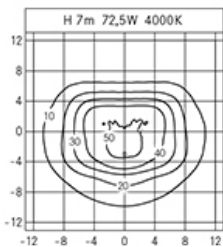

Performance Data*

LED current:	700 mA	525 mA	350 mA
Flux source:	12060 lm	9525 lm	6715 lm
Power source:	72,5 W	53,5 W	35 W
Efficiency of source:	166 lm/W	178 lm/W	192 lm/W
Flux fitting:	10375 lm	8190 lm	5775 lm
Power fitting:	78,5 W	59 W	39,5 W
Efficiency of fitting:	132 lm/W	139 lm/W	146 lm/W
Dazzling index category:	D6	D5	D6