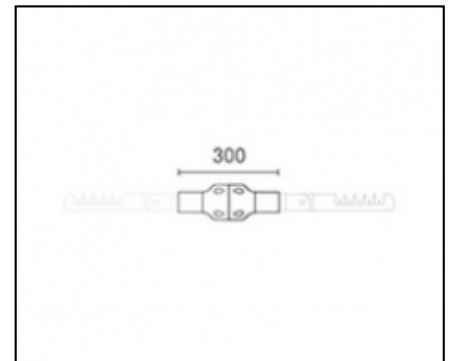

Installation and maintenance

Installation: wall / ground / pole

Poles diameter: $\varnothing 60 - 76 - 102$ mm

Inclination: fastened or adjustable with step 15°

Fastening: adjustable bracket with click positioning and a 15° step

Complements

06AK903A0

L3 joint kit single for $\varnothing 60-76$ mm poles.
Colour: dark grey RAL9006.

06AK903C0

L3 joint kit single for $\varnothing 60-76$ mm poles.
Colour: dark grey Sablé 100 Noir.

06AK904A0

L4 joint kit double for $\varnothing 60-76$ mm poles.
Colour: grey RAL9006.

06AK904C0

L4 joint kit double for Ø 60-76 mm poles.
Colour: dark grey Sablé 100 Noir.

06AK951A0

B1 P arm for wall-mounting. Colour: grey
RAL9006.