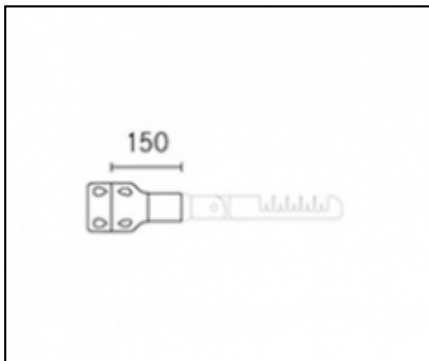

Installation and maintenance

Installation: wall / ground / pole

Poles diameter: $\varnothing 60 - 76 - 102$ mm

Inclination: fastened or adjustable with step 15°

Fastening: adjustable bracket with click positioning and a 15° step

\varnothing power cable: $10 \div 14$ mm

Cable gland: PG16

Materials

Body: die-cast aluminium alloy UNI EN AB 47100 (copper content $< 1\%$)

Lenses: PMMA

Seal: extruded anti-age silicone

Screws: stainless steel AISI 304

Complements

06AK903A0

L3 joint kit single for $\varnothing 60-76$ mm poles.
Colour: dark grey RAL9006.

06AK903C0

L3 joint kit single for $\varnothing 60-76$ mm poles.
Colour: dark grey Sablé 100 Noir.

06AK904A0

L4 joint kit double for $\varnothing 60-76$ mm poles.
Colour: grey RAL9006.

06AK904C0

L4 joint kit double for Ø 60-76 mm poles.
Colour: dark grey Sablé 100 Noir.

06AK951A0

B1 P arm for wall-mounting. Colour: grey
RAL9006.