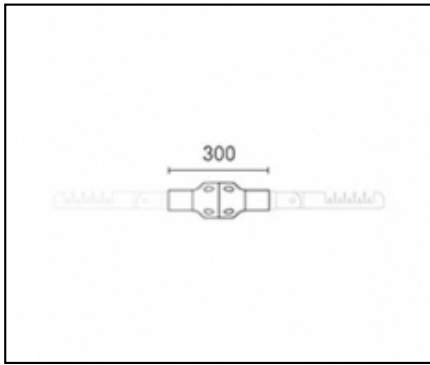

Installation and maintenance

Installation: wall / ground / pole

Poles diameter: $\varnothing 60 - 76 - 102$ mm

Inclination: fastened or adjustable with step 15°

Fastening: adjustable bracket with click positioning and a 15° step

Complements

06AK903A0

L3 joint kit single for $\varnothing 60-76$ mm poles.
Colour: dark grey RAL9006.

06AK903C0

L3 joint kit single for $\varnothing 60-76$ mm poles.
Colour: dark grey Sablé 100 Noir.

06AK904A0

L4 joint kit double for $\varnothing 60-76$ mm poles.
Colour: grey RAL9006.

**06AK904C0**

L4 joint kit double for Ø 60-76 mm poles.
Colour: dark grey Sablé 100 Noir.

**06AK951A0**

B1 P arm for wall-mounting. Colour: grey
RAL9006.