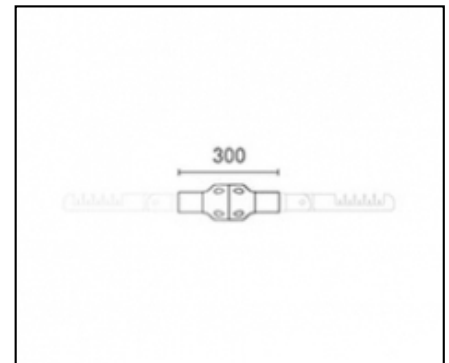

Installation and maintenance

Installation: wall / ground / pole

Poles diameter: $\varnothing 60 - 76 - 102$ mm

Inclination: fastened or adjustable with step 15°

Fastening: adjustable bracket with click positioning and a 15° step

Complements

06AK903A0

L3 joint kit single for $\varnothing 60-76$ mm poles.
Colour: dark grey RAL9006.

06AK903C0

L3 joint kit single for $\varnothing 60-76$ mm poles.
Colour: dark grey Sablé 100 Noir.

06AK904A0

L4 joint kit double for $\varnothing 60-76$ mm poles.
Colour: grey RAL9006.

**06AK904C0**

L4 joint kit double for Ø 60-76 mm poles.
Colour: dark grey Sablé 100 Noir.

**06AK951A0**

B1 P arm for wall-mounting. Colour: grey
RAL9006.