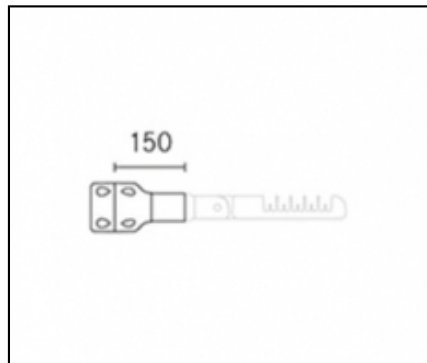

Installation and maintenance

Installation: wall / ground / pole

Poles diameter: $\varnothing 60 - 76 - 102$ mm

Inclination: fastened or adjustable with step 15°

Fastening: adjustable bracket with click positioning and a 15° step

\varnothing power cable: $10 \div 14$ mm

Cable gland: PG16

Materials

Body: die-cast aluminium alloy UNI EN AB 47100 (copper content $< 1\%$)

Lenses: PMMA

Seal: extruded anti-age silicone

Screws: stainless steel AISI 304

Complements

06AK903A0

L3 joint kit single for $\varnothing 60-76$ mm poles.
Colour: dark grey RAL9006.

06AK903C0

L3 joint kit single for $\varnothing 60-76$ mm poles.
Colour: dark grey Sablé 100 Noir.

06AK904A0

L4 joint kit double for $\varnothing 60-76$ mm poles.
Colour: grey RAL9006.

**06AK904C0**

L4 joint kit double for Ø 60-76 mm poles.
Colour: dark grey Sablé 100 Noir.

**06AK951A0**

B1 P arm for wall-mounting. Colour: grey
RAL9006.