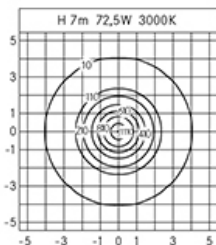

Performance Data*

LED current:	700 mA	525 mA	350 mA
Flux source:	11500 lm	9080 lm	6400 lm
Power source:	72,5 W	53,5 W	35 W
Efficiency of source:	159 lm/W	170 lm/W	183 lm/W
Flux fitting:	9895 lm	7810 lm	5505 lm
Power fitting:	78,5 W	59 W	39,5 W
Efficiency of fitting:	126 lm/W	132 lm/W	139 lm/W
Dazzling index category:	D6	D6	D6