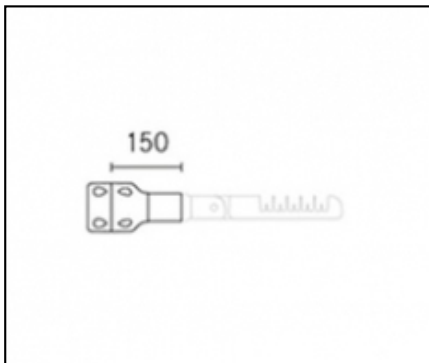

Installation and maintenance

Installation: wall / ground / pole

Poles diameter: $\varnothing 60 - 76 - 102$ mm

Inclination: fastened or adjustable with step 15°

Fastening: adjustable bracket with click positioning and a 15° step

\varnothing power cable: $10 \div 14$ mm

Cable gland: PG16

Materials

Body: die-cast aluminium alloy UNI EN AB 47100 (copper content $< 1\%$)

Lenses: PMMA

Seal: extruded anti-age silicone

Screws: stainless steel AISI 304

Complements

06AK903A0

L3 joint kit single for $\varnothing 60-76$ mm poles.
Colour: dark grey RAL9006.

06AK903C0

L3 joint kit single for $\varnothing 60-76$ mm poles.
Colour: dark grey Sablé 100 Noir.

06AK904A0

L4 joint kit double for $\varnothing 60-76$ mm poles.
Colour: grey RAL9006.

**06AK904C0**

L4 joint kit double for Ø 60-76 mm poles.
Colour: dark grey Sablé 100 Noir.

**06AK951A0**

B1 P arm for wall-mounting. Colour: grey
RAL9006.