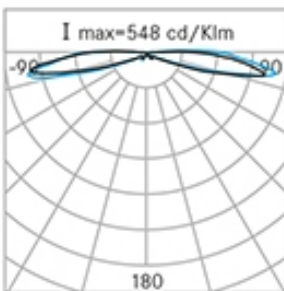

Performance Data*

LED current:	500 mA
Flux source:	1300 lm
Power source:	12 W
Flux fitting:	930 lm
Power fitting:	14 W