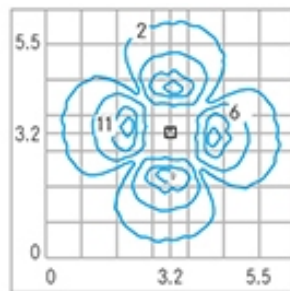

Performance Data*

LED current:	500 mA
Flux source:	1300 lm
Power source:	12 W
Flux fitting:	930 lm
Power fitting:	14 W