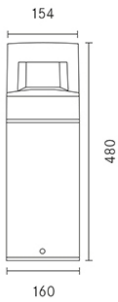

Performance Data*

LED current:	500 mA
Flux source:	1300 lm
Power source:	12 W
Flux fitting:	930 lm
Power fitting:	14 W