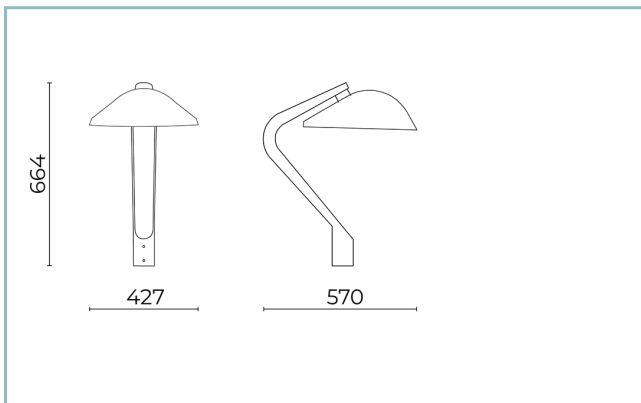

Performance Data*

	3000
LED Current:	420 mA
Source flux:	3500 lm
Source power:	19 W
Source efficiency:	184 lm/W
Device flux:	2615 lm
Device power:	22 W
Appliance efficiency:	119 lm/W
Glare Index Category:	D6