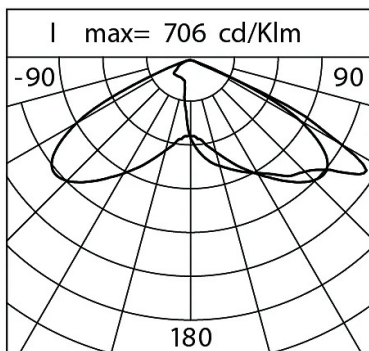

Performance Data*

	3000
LED Current:	420 mA
Source flux:	3500 lm
Source power:	19 W
Source efficiency:	184 lm/W
Device flux:	2615 lm
Device power:	22 W
Appliance efficiency:	119 lm/W
Glare Index Category:	D6