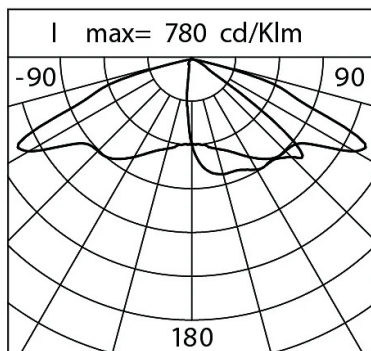

Performance Data*

	3000
LED Current:	540 mA
Source flux:	8700 lm
Source power:	49 W
Source efficiency:	178 lm/W
Device flux:	6495 lm
Device power:	53 W
Appliance efficiency:	123 lm/W
Glare Index Category:	D6