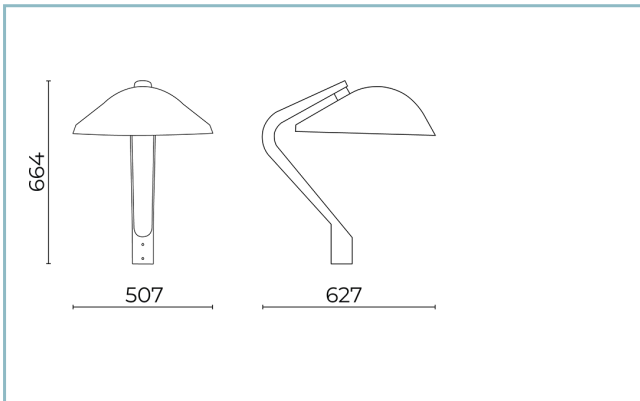

Performance Data*

	3000
LED Current:	540 mA
Source flux:	8700 lm
Source power:	49 W
Source efficiency:	178 lm/W
Device flux:	6495 lm
Device power:	53 W
Appliance efficiency:	123 lm/W
Glare Index Category:	D6