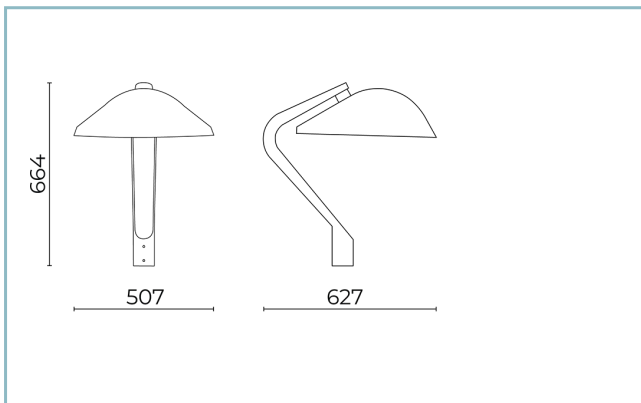

Performance Data*	3000
LED Current:	600 mA
Source flux:	14900 lm
Source power:	82 W
Source efficiency:	182 lm/W
Device flux:	10515 lm
Device power:	89 W
Appliance efficiency:	118 lm/W
Glare Index Category:	D6