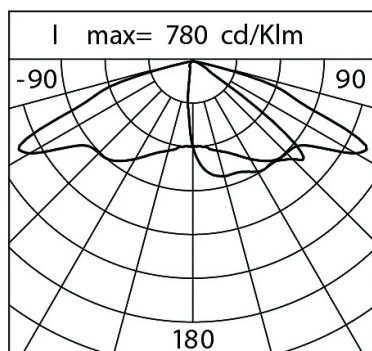

Performance Data*	3000
LED Current:	600 mA
Source flux:	14900 lm
Source power:	82 W
Source efficiency:	182 lm/W
Device flux:	10515 lm
Device power:	89 W
Appliance efficiency:	118 lm/W
Glare Index Category:	D6