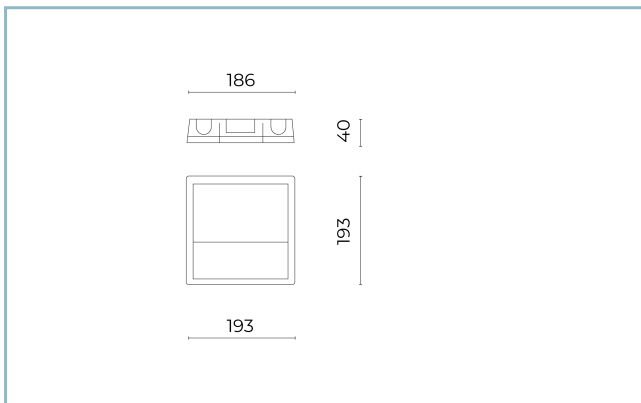

General Features

Description: Recessed product

Insulation class: class III

Rated voltage: 24 Vdc

Protection Grade: IP66

Impact protection: IK08

Power Factor: > 0.9

Ambient temperature Ta: -30°C +50°C

Weight: 1.00 kg

Driver: remote (to be ordered separately)

Marks and Certifications: CE

Performance Data*

LED Current:	500 mA
Source flux:	815 lm
Source power:	6.5 W
Source efficiency:	125 lm/W
Device flux:	250 lm
Device power:	7.5 W
Appliance efficiency:	33 lm/W
Glare Index Category:	D6