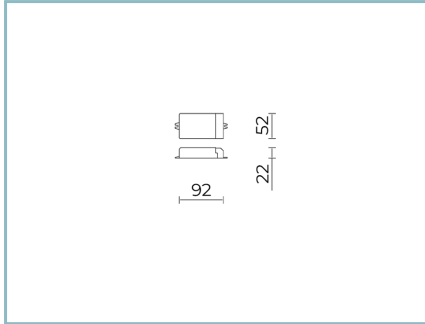

Mandatory accessories

06LX900X0

B176 DALI driver 16W IP20