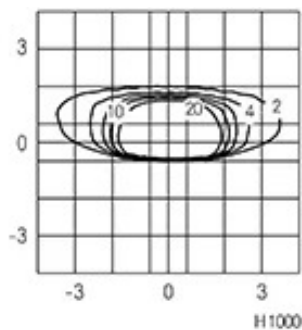

Weight: 1.00 kg

Driver: remote (to be ordered separately)

Marks and Certifications: CE

Performance Data*

LED Current:	500 mA
Source flux:	880 lm
Source power:	6.5 W
Source efficiency:	135 lm/W
Device flux:	265 lm
Device power:	7.5 W
Appliance efficiency:	35 lm/W
Glare Index Category:	D6