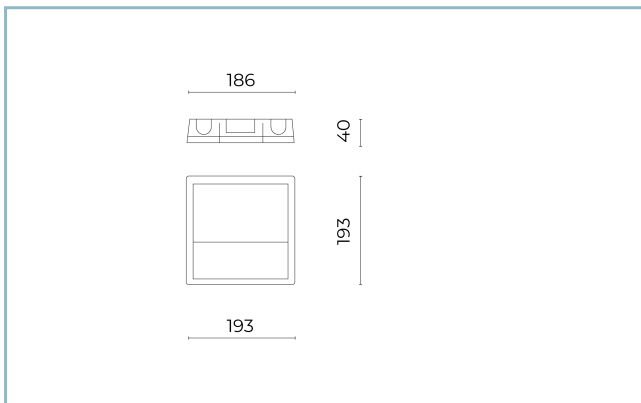

General Features

Description: Recessed product

Insulation class: class III

Rated voltage: 24 Vdc

Protection Grade: IP66

Impact protection: IK08

Power Factor: > 0.9

Ambient temperature Ta: -30°C +50°C

Weight: 1.00 kg

Driver: remote (to be ordered separately)

Marks and Certifications: CE

Performance Data*

LED Current:	500 mA
Source flux:	880 lm
Source power:	6.5 W
Source efficiency:	135 lm/W
Device flux:	265 lm
Device power:	7.5 W
Appliance efficiency:	35 lm/W
Glare Index Category:	D6