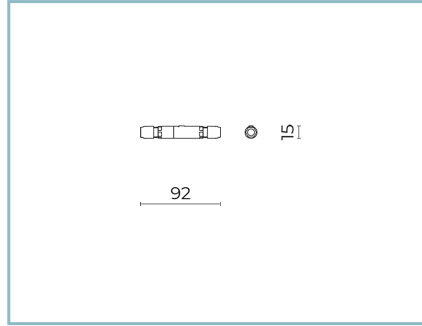

06AP901X0

M1 CONNECTOR
IP68 2P CL.III - DALI

NOTES

*Performance data

The values indicated in this data sheet are nominal values with a tolerance of +/-7%.

Source flux and source efficiency data refer to the LED module without optics; in case you are interested in the performance of the LED module complete with optical system, you must multiply the data reported by the factor 0.9.

General Data

The characteristics of the product listed may be subject to change and must be confirmed when ordering.

In order to promote constant updating of its products, Cariboni Group reserves the right to make changes without prior notice.