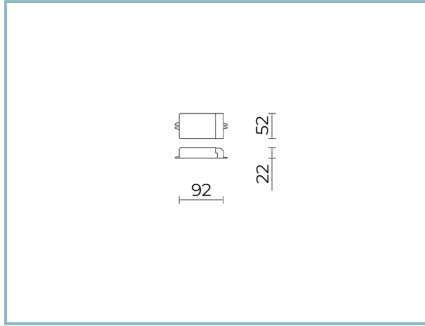

Mandatory accessories

06LX900X0

B176 DALI driver 16W IP20