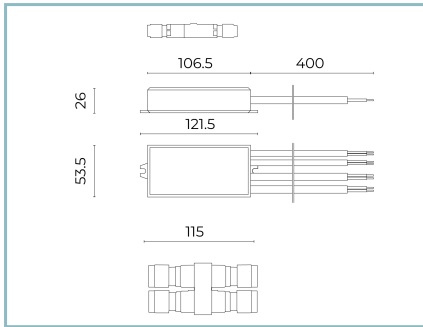

Mandatory accessories

06BM902X0

D8 Driver Kit

D8 DALI Electronic Driver Kit

NOTES

*Performance data

The values indicated in this data sheet are nominal values with a tolerance of +/-7%.

Source flux and source efficiency data refer to the LED module without optics; in case you are interested in the performance of the LED module complete with optical system, you must multiply the data reported by the factor 0.9.

General Data

The characteristics of the product listed may be subject to change and must be confirmed when ordering.

In order to promote constant updating of its products, Cariboni Group reserves the right to make changes without prior notice.