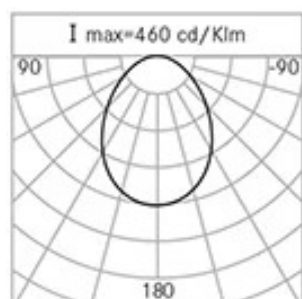

Weight: 1.50 kg

Driver: included

Marks and Certifications: CE

H (m)	Ø (m)	Em(lux)
5	10,34	2
4	8,27	4
3	6,2	7
2	4,14	15
1	2,07	61

Performance Data*

LED Current:	500 mA
Source flux:	695 lm
Source power:	6 W
Source efficiency:	116 lm/W
Device flux:	420 lm
Device power:	7 W
Appliance efficiency:	60 lm/W