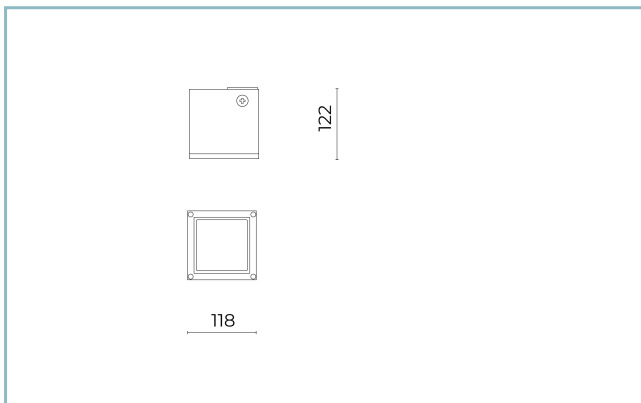

Weight: 1.50 kg

Driver: included

Marks and Certifications: CE

H (m)	Ø (m)	Em(lux)
5	10,34	2
4	8,27	4
3	6,2	6
2	4,14	13
1	2,07	51

Performance Data*

LED Current:	500 mA
Source flux:	650 lm
Source power:	6 W
Source efficiency:	108 lm/W
Device flux:	390 lm
Device power:	7 W
Appliance efficiency:	56 lm/W