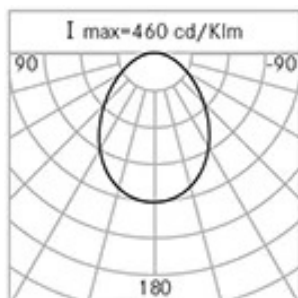

Weight: 1.50 kg

Driver: included

Marks and Certifications: CE

H (m)	Ø (m)	Em(lux)
5	10,34	2
4	8,27	4
3	6,2	6
2	4,14	13
1	2,07	51

Performance Data*

LED Current:	500 mA
Source flux:	650 lm
Source power:	6 W
Source efficiency:	108 lm/W
Device flux:	390 lm
Device power:	7 W
Appliance efficiency:	56 lm/W