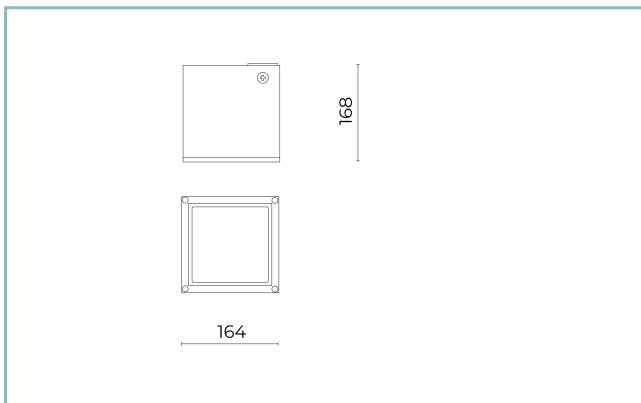

Weight: 3.00 kg

Driver: included

Marks and Certifications: CE

H (m)	Ø (m)	Em (lux)
5	0,93	487
4	0,74	760
3	0,56	1351
2	0,37	3040
1	0,19	12155

Performance Data*

LED Current:	500 mA
Source flux:	1560 lm
Source power:	14 W
Source efficiency:	111 lm/W
Device flux:	1120 lm
Device power:	16 W
Appliance efficiency:	70 lm/W