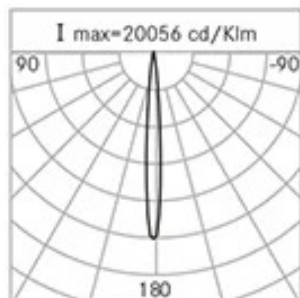

Weight: 3.00 kg

Driver: included

Marks and Certifications: CE

H (m)	Ø (m)	Em (lux)
5	0,93	487
4	0,74	760
3	0,56	1351
2	0,37	3040
1	0,19	12155

Performance Data*

LED Current:	500 mA
Source flux:	1560 lm
Source power:	14 W
Source efficiency:	111 lm/W
Device flux:	1120 lm
Device power:	16 W
Appliance efficiency:	70 lm/W

Optical System

Source: 9 LED

Color Temperature: 4000 K

Color Rendering Index (CRI): ≥ 80

Chromatic consistency (SDCM): ≤ 3

Type of optics: C 8° Narrow beam

Optical group life: $>60.000\text{h}$ @Ta25°C L80B10