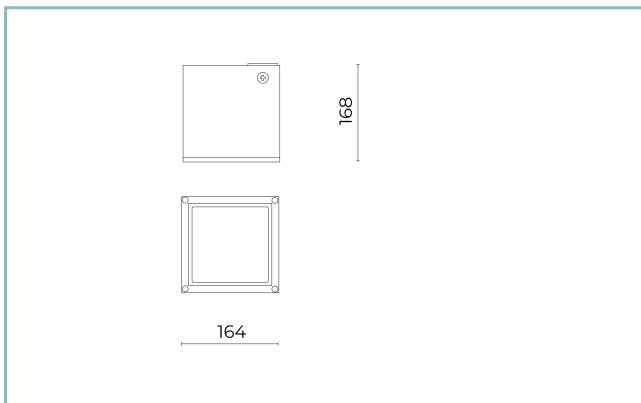

Weight: 3.00 kg

Driver: included

Marks and Certifications: CE

H (m)	Ø (m)	Em(lux)
5	0,93	397
4	0,74	619
3	0,56	1100
2	0,37	2476
1	0,19	9904

### Performance Data\*

LED Current:	500 mA
Source flux:	1460 lm
Source power:	14 W
Source efficiency:	104 lm/W
Device flux:	1050 lm
Device power:	16 W
Appliance efficiency:	66 lm/W

---