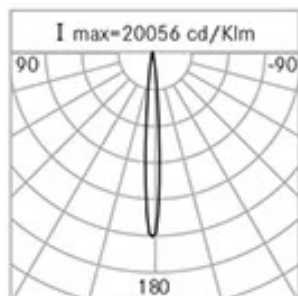

Weight: 3.00 kg

Driver: included

Marks and Certifications: CE

H (m)	Ø (m)	Em(lux)
5	0,93	397
4	0,74	619
3	0,56	1100
2	0,37	2476
1	0,19	9904

### Performance Data\*

LED Current:	500 mA
Source flux:	1460 lm
Source power:	14 W
Source efficiency:	104 lm/W
Device flux:	1050 lm
Device power:	16 W
Appliance efficiency:	66 lm/W

---