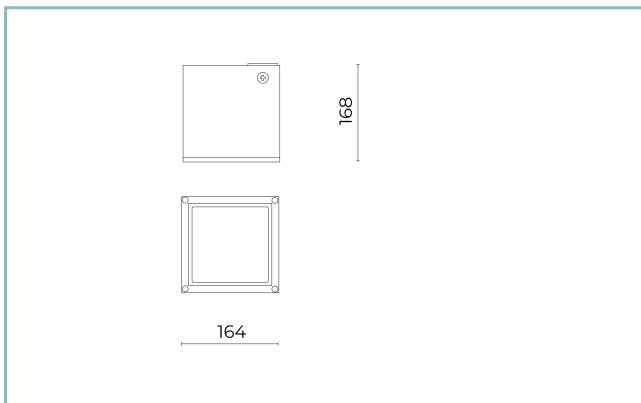

Weight: 3.00 kg

Driver: included

Marks and Certifications: CE

H (m)	Ø (m)	Em(lux)
5	3,54	47
4	2,84	73
3	2,13	92
2	1,41	293
1	0,71	1175

Performance Data*

LED Current:	500 mA
Source flux:	1460 lm
Source power:	14 W
Source efficiency:	104 lm/W
Device flux:	1050 lm
Device power:	16 W
Appliance efficiency:	66 lm/W

Product Sheet

Rev. 24/07/2024

Cube Ceiling-Mounted

Size: medium

Color Temperature: 3000 K

Type of optics: D 40° Wide beam

06LC4A9495C

Colour: Sablé 100 Noir