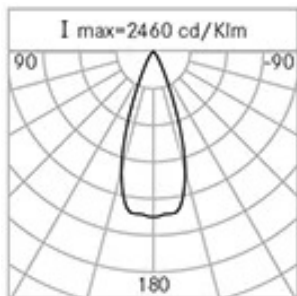

Weight: 3.00 kg

Driver: included

Marks and Certifications: CE

H (m)	Ø (m)	Em(lux)
5	3,54	47
4	2,84	73
3	2,13	92
2	1,41	293
1	0,71	1175

Performance Data*

LED Current:	500 mA
Source flux:	1460 lm
Source power:	14 W
Source efficiency:	104 lm/W
Device flux:	1050 lm
Device power:	16 W
Appliance efficiency:	66 lm/W

Product Sheet

Rev. 24/07/2024

Cube Ceiling-Mounted

Size: medium

Color Temperature: 3000 K

Type of optics: D 40° Wide beam

06LC4A9495C

Colour: Sablé 100 Noir