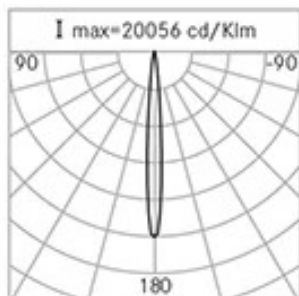

Weight: 1.50 kg

Driver: included

Marks and Certifications: CE

H (m)	Ø (m)	Em(lux)
5	0,93	218
4	0,74	340
3	0,56	605
2	0,37	1362
1	0,19	5448

Performance Data*

LED Current:	500 mA
Source flux:	695 lm
Source power:	6 W
Source efficiency:	116 lm/W
Device flux:	500 lm
Device power:	7 W
Appliance efficiency:	71 lm/W

Optical System

Source: 4 LED

Color Temperature: 4000 K

Color Rendering Index (CRI): ≥ 80

Chromatic consistency (SDCM): ≤ 3

Type of optics: C 8° Narrow beam

Optical group life: $>60.000\text{h}$ @Ta25°C L80B10