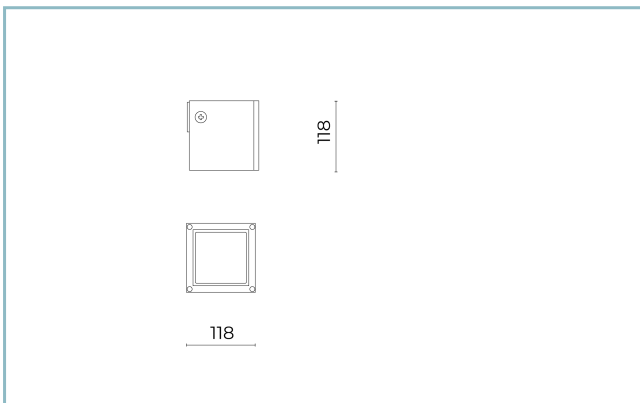

Weight: 1.50 kg

Driver: included

Marks and Certifications: CE

H (m)	Ø (m)	Em(lux)
5	0,93	218
4	0,74	340
3	0,56	605
2	0,37	1362
1	0,19	5448

Performance Data*

LED Current:	500 mA
Source flux:	695 lm
Source power:	6 W
Source efficiency:	116 lm/W
Device flux:	500 lm
Device power:	7 W
Appliance efficiency:	71 lm/W