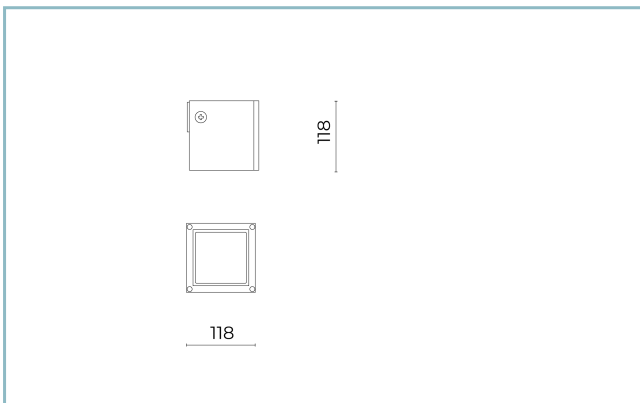

Weight: 1.50 kg

Driver: included

Marks and Certifications: CE

H (m)	Ø (m)	Em(lux)
5	0,93	218
4	0,74	340
3	0,56	605
2	0,37	1362
1	0,19	5448

Performance Data*

LED Current:	500 mA
Source flux:	695 lm
Source power:	6 W
Source efficiency:	116 lm/W
Device flux:	500 lm
Device power:	7 W
Appliance efficiency:	71 lm/W

Product Sheet

Rev. 24/07/2024

Cube Wall-Mounted

Size: small
Color Temperature: 4000 K
Type of optics: C 8° Narrow beam

06LC1A4404D

Colour: White RAL9003

Optical System

Source: 4 LED