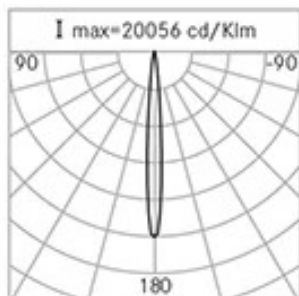

Weight: 1.50 kg

Driver: included

Marks and Certifications: CE

H (m)	Ø (m)	Em(lux)
5	0,93	218
4	0,74	340
3	0,56	605
2	0,37	1362
1	0,19	5448

Performance Data*

LED Current:	500 mA
Source flux:	695 lm
Source power:	6 W
Source efficiency:	116 lm/W
Device flux:	500 lm
Device power:	7 W
Appliance efficiency:	71 lm/W

Product Sheet

Rev. 24/07/2024

Cube Wall-Mounted

Size: small
Color Temperature: 4000 K
Type of optics: C 8° Narrow beam

06LC1A4404D

Colour: White RAL9003

Optical System

Source: 4 LED