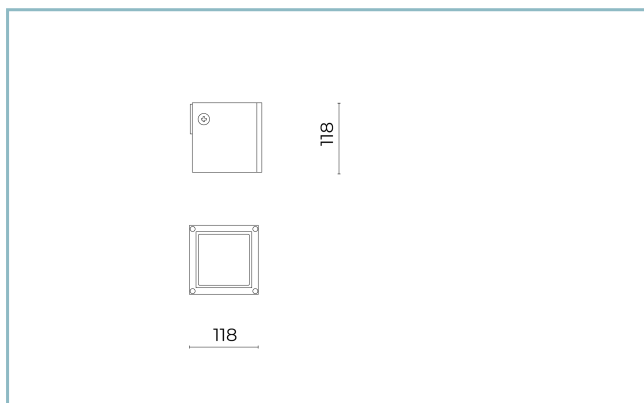

Weight: 1.50 kg

Driver: included

Marks and Certifications: CE

H (m)	Ø (m)	Em(lux)
5	3,54	26
4	2,84	41
3	2,13	72
2	1,41	161
1	0,71	642

Performance Data*

LED Current:	500 mA
Source flux:	695 lm
Source power:	6 W
Source efficiency:	116 lm/W
Device flux:	500 lm
Device power:	7 W
Appliance efficiency:	71 lm/W

Product Sheet

Rev. 24/07/2024

Cube Wall-Mounted

Size: small

Color Temperature: 4000 K

Type of optics: D 40° Wide beam

06LC1A4405C

Colour: Sablé 100 Noir