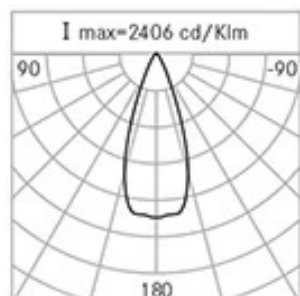

Weight: 1.50 kg

Driver: included

Marks and Certifications: CE

H (m)	Ø (m)	Em(lux)
5	3,54	26
4	2,84	41
3	2,13	72
2	1,41	161
1	0,71	642

Performance Data*

LED Current:	500 mA
Source flux:	695 lm
Source power:	6 W
Source efficiency:	116 lm/W
Device flux:	500 lm
Device power:	7 W
Appliance efficiency:	71 lm/W

Product Sheet

Rev. 24/07/2024

Cube Wall-Mounted

Size: small

Color Temperature: 4000 K

Type of optics: D 40° Wide beam

06LC1A4405C

Colour: Sablé 100 Noir