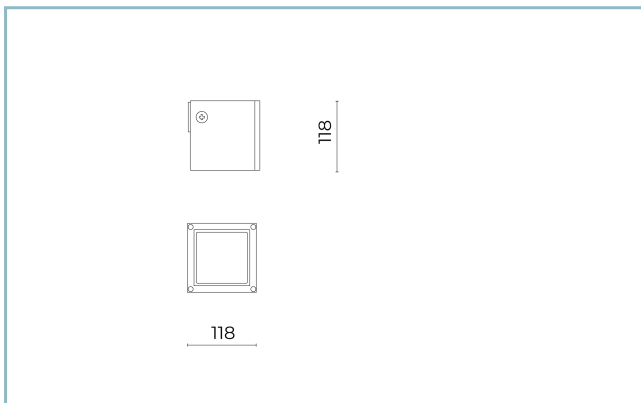

Weight: 1.50 kg

Driver: included

Marks and Certifications: CE

H (m)	Ø (m)	Em(lux)
5	10,34	2
4	8,27	4
3	6,2	6
2	4,14	13
1	2,07	51

Performance Data*

LED Current:	500 mA
Source flux:	650 lm
Source power:	6 W
Source efficiency:	108 lm/W
Device flux:	390 lm
Device power:	7 W
Appliance efficiency:	56 lm/W

Product Sheet

Rev. 24/07/2024

Cube Wall-Mounted

Size: small

Color Temperature: 3000 K

Type of optics: U-D 80° Diffused beam

06LC1A4499AJ

Colour: Grey RAL9006