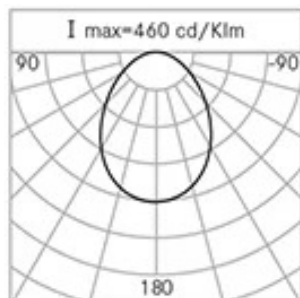

Weight: 1.50 kg

Driver: included

Marks and Certifications: CE

H (m)	Ø (m)	Em(lux)
5	10,34	2
4	8,27	4
3	6,2	6
2	4,14	13
1	2,07	51

Performance Data*

LED Current:	500 mA
Source flux:	650 lm
Source power:	6 W
Source efficiency:	108 lm/W
Device flux:	390 lm
Device power:	7 W
Appliance efficiency:	56 lm/W

Product Sheet

Rev. 24/07/2024

Cube Wall-Mounted

Size: small

Color Temperature: 3000 K

Type of optics: U-D 80° Diffused beam

06LC1A4499AJ

Colour: Grey RAL9006