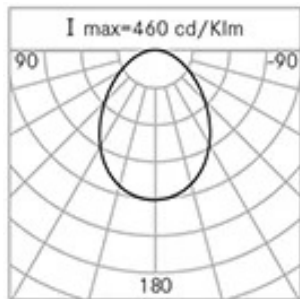

Weight: 1.50 kg

Driver: included

Marks and Certifications: CE

H (m)	Ø (m)	Em(lux)
5	10,34	2
4	8,27	4
3	6,2	6
2	4,14	13
1	2,07	51

Performance Data*

LED Current:	500 mA
Source flux:	650 lm
Source power:	6 W
Source efficiency:	108 lm/W
Device flux:	390 lm
Device power:	7 W
Appliance efficiency:	56 lm/W