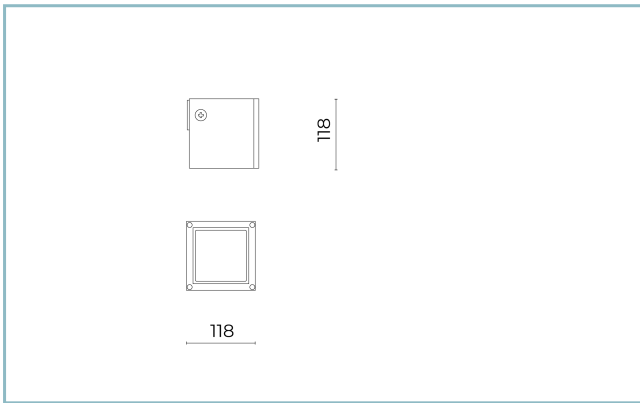

Weight: 1.50 kg

Driver: included

Marks and Certifications: CE

H (m)	Ø (m)	Em(lux)
5	10,34	2
4	8,27	4
3	6,2	6
2	4,14	13
1	2,07	51

Performance Data*

LED Current:	500 mA
Source flux:	650 lm
Source power:	6 W
Source efficiency:	108 lm/W
Device flux:	390 lm
Device power:	7 W
Appliance efficiency:	56 lm/W