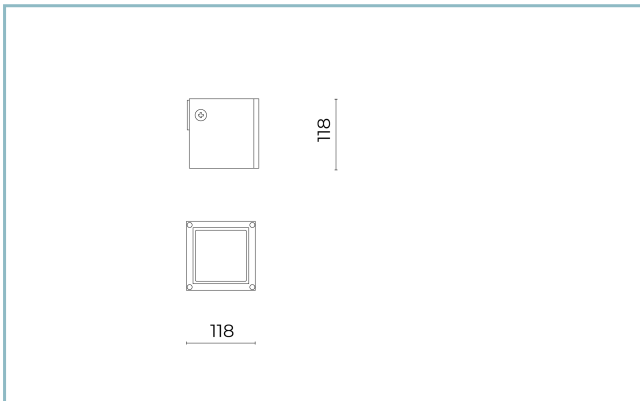

Weight: 1.50 kg

Driver: included

Marks and Certifications: CE

H (m)	Ø (m)	Em(lux)
5	10,34	2
4	8,27	4
3	6,2	6
2	4,14	13
1	2,07	51

Performance Data*

LED Current:	500 mA
Source flux:	650 lm
Source power:	6 W
Source efficiency:	108 lm/W
Device flux:	390 lm
Device power:	7 W
Appliance efficiency:	56 lm/W