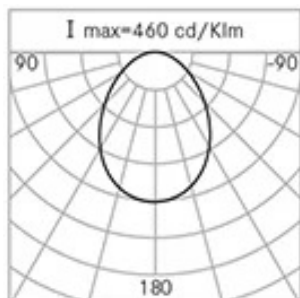

Weight: 1.50 kg

Driver: included

Marks and Certifications: CE

H (m)	Ø (m)	Em(lux)
5	10,34	2
4	8,27	4
3	6,2	6
2	4,14	13
1	2,07	51

Performance Data*

LED Current:	500 mA
Source flux:	650 lm
Source power:	6 W
Source efficiency:	108 lm/W
Device flux:	390 lm
Device power:	7 W
Appliance efficiency:	56 lm/W