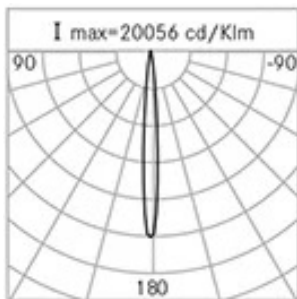

Weight: 3.00 kg

Driver: included

Marks and Certifications: CE

H (m)	Ø (m)	Em(lux)
5	0,93	487
4	0,74	760
3	0,56	1351
2	0,37	3040
1	0,19	12155

Performance Data*

LED Current:	500 mA
Source flux:	1560 lm
Source power:	14 W
Source efficiency:	111 lm/W
Device flux:	1120 lm
Device power:	16 W
Appliance efficiency:	70 lm/W

Product Sheet

Rev. 24/07/2024

Cube Wall-Mounted

Size: medium
Color Temperature: 4000 K
Type of optics: C 8° Narrow beam

06LC3A9404A

Colour: Grey RAL9006

Optical System

Source: 9 LED