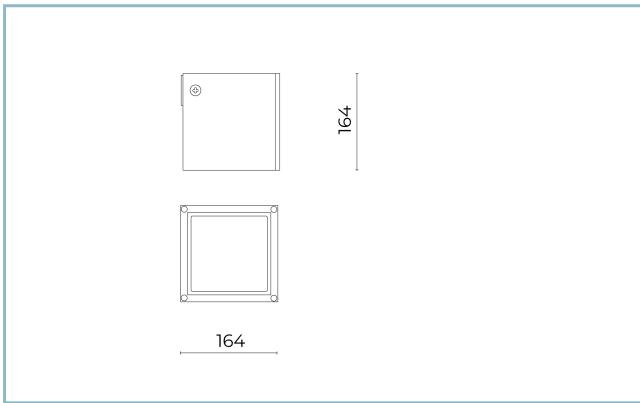

Weight: 3.00 kg

Driver: included

Marks and Certifications: CE

H (m)	Ø (m)	Em(lux)
5	0,93	487
4	0,74	760
3	0,56	1351
2	0,37	3040
1	0,19	12155

Performance Data*

LED Current:	500 mA
Source flux:	1560 lm
Source power:	14 W
Source efficiency:	111 lm/W
Device flux:	1120 lm
Device power:	16 W
Appliance efficiency:	70 lm/W

Product Sheet

Rev. 24/07/2024

Cube Wall-Mounted

Size: medium
Color Temperature: 4000 K
Type of optics: C 8° Narrow beam

06LC3A9404A

Colour: Grey RAL9006

Optical System

Source: 9 LED