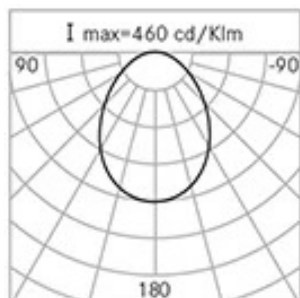

Weight: 3.00 kg

Driver: included

Marks and Certifications: CE

H (m)	Ø (m)	Em(lux)
5	10,34	6
4	8,27	9
3	6,2	15
2	4,14	35
1	2,07	139

Performance Data*

LED Current:	500 mA
Source flux:	1560 lm
Source power:	14 W
Source efficiency:	111 lm/W
Device flux:	920 lm
Device power:	16 W
Appliance efficiency:	58 lm/W