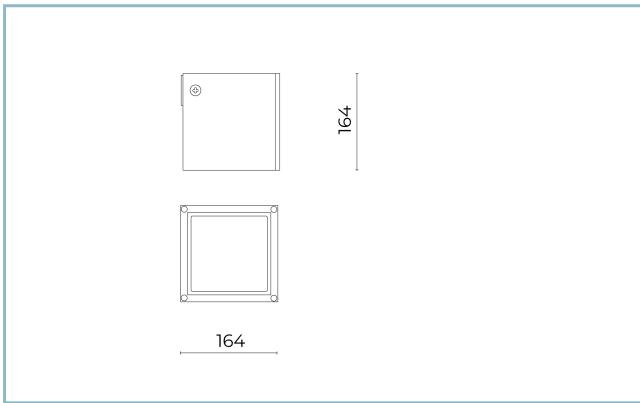

Weight: 3.00 kg

Driver: included

Marks and Certifications: CE

H (m)	Ø (m)	Em(lux)
5	10,34	4
4	8,27	8
3	6,2	13
2	4,14	28
1	2,07	113

Performance Data*

LED Current:	500 mA
Source flux:	1460 lm
Source power:	14 W
Source efficiency:	104 lm/W
Device flux:	860 lm
Device power:	16 W
Appliance efficiency:	54 lm/W