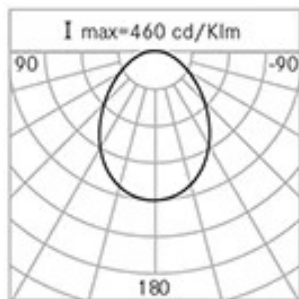

Weight: 3.00 kg

Driver: included

Marks and Certifications: CE

H (m)	Ø (m)	Em(lux)
5	10,34	4
4	8,27	8
3	6,2	13
2	4,14	28
1	2,07	113

Performance Data*

LED Current:	500 mA
Source flux:	1460 lm
Source power:	14 W
Source efficiency:	104 lm/W
Device flux:	860 lm
Device power:	16 W
Appliance efficiency:	54 lm/W