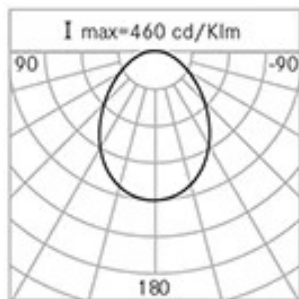

Weight: 3.00 kg

Driver: included

Marks and Certifications: CE

H (m)	Ø (m)	Em(lux)
5	10,34	4
4	8,27	8
3	6,2	13
2	4,14	28
1	2,07	113

Performance Data*

LED Current:	500 mA
Source flux:	1460 lm
Source power:	14 W
Source efficiency:	104 lm/W
Device flux:	860 lm
Device power:	16 W
Appliance efficiency:	54 lm/W

Product Sheet

Rev. 24/07/2024

Cube Wall-Mounted

Size: medium

Color Temperature: 3000 K

Type of optics: U-D 80° Diffused beam

06LC3A9499DJ

Colour: White RAL9003