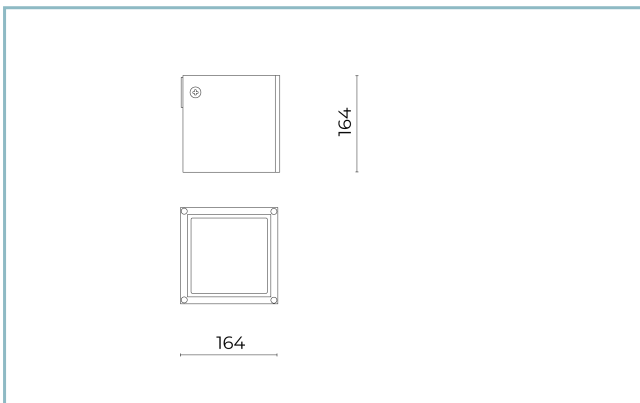

Weight: 3.00 kg

Driver: included

Marks and Certifications: CE

H (m)	Ø (m)	Em(lux)
5	10,34	4
4	8,27	8
3	6,2	13
2	4,14	28
1	2,07	113

Performance Data*

LED Current:	500 mA
Source flux:	1460 lm
Source power:	14 W
Source efficiency:	104 lm/W
Device flux:	860 lm
Device power:	16 W
Appliance efficiency:	54 lm/W

Product Sheet

Rev. 24/07/2024

Cube Wall-Mounted

Size: medium

Color Temperature: 3000 K

Type of optics: U-D 80° Diffused beam

06LC3A9499DJ

Colour: White RAL9003