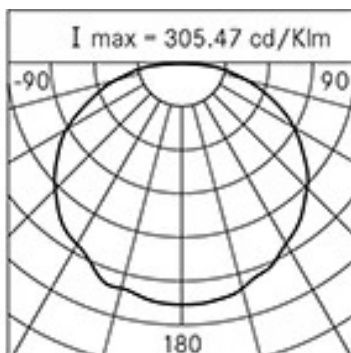

General Features

Insulation class: class II
Rated voltage: 220-240 V 50/60 Hz
Protection Grade: IP66
Impact protection: IK08
Power Factor: > 0.90
Ambient temperature Ta: -30°C +50°C
Weight: max 16.00 kg
Max exposed surface: 0,092 m ²
Lateral exposed surface: 0,023 m ²
Common mode surge protection: 3 kV
Overvoltage protection differential mode: 8 kV
Driver: included
Marks and Certifications: CE

Performance Data*

Source flux:	1695 lm
Source power:	19 W
Source efficiency:	89 lm/W
Device flux:	870 lm
Device power:	21 W
Appliance efficiency:	41 lm/W
Glare Index Category:	D6

Optical System

Source: LED