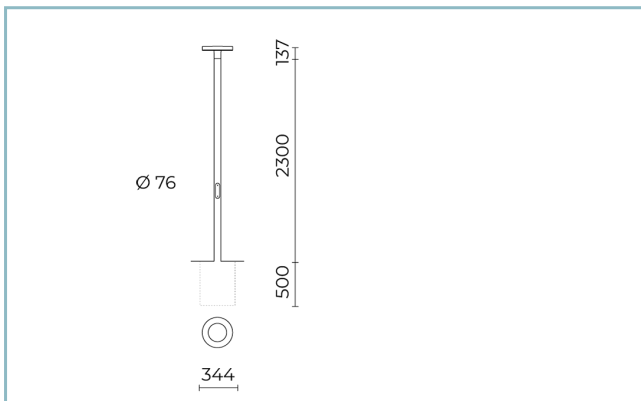

General Features

Insulation class: class II
Rated voltage: 220-240 V 50/60 Hz
Protection Grade: IP66
Impact protection: IK08
Power Factor: > 0.90
Ambient temperature Ta: -30°C +50°C
Weight: max 16.00 kg
Max exposed surface: 0,092 m ²
Lateral exposed surface: 0,023 m ²
Common mode surge protection: 3 kV
Overvoltage protection differential mode: 8 kV
Driver: included
Marks and Certifications: CE

Performance Data*

Source flux:	1695 lm
Source power:	19 W
Source efficiency:	89 lm/W
Device flux:	870 lm
Device power:	21 W
Appliance efficiency:	41 lm/W
Glare Index Category:	D6

Optical System

Source: LED

Finish: phospho-chromatation treated and polyester powder-coated in 16 phases to increase weather resistance

Colors

■ Sablé 100 Noir

Code: **06EK4H2380C**

Product Sheet

Rev. 28/07/2023

Ekleipsis Bollard

Size: medium H. 2300mm