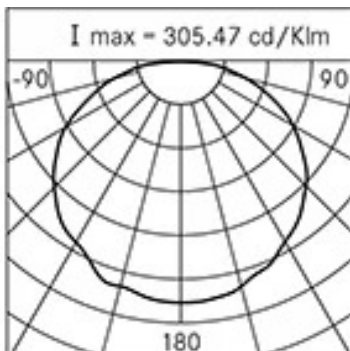

Weight: max 16.00 kg

Max exposed surface: 0,092 m²

Lateral exposed surface: 0,023 m²

Common mode surge protection: 3 kV

Overvoltage protection differential mode: 8 kV

Driver: included

Marks and Certifications: CE

Performance Data*

Source flux:	1800 lm
Source power:	19 W
Source efficiency:	95 lm/W
Device flux:	924 lm
Device power:	21 W
Appliance efficiency:	44 lm/W
Glare Index Category:	D6

Optical System

Source: LED