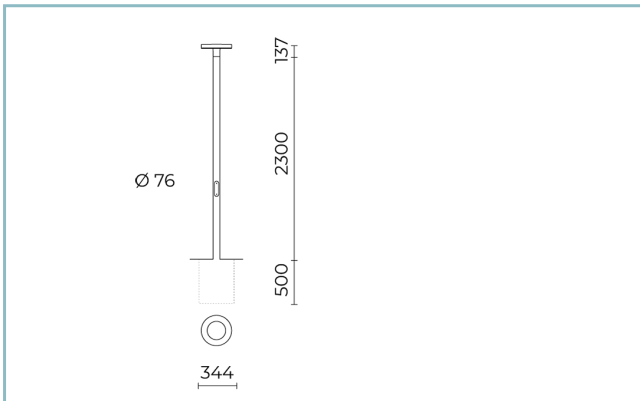

Weight: max 16.00 kg

Max exposed surface: 0,092 m²

Lateral exposed surface: 0,023 m²

Common mode surge protection: 3 kV

Overvoltage protection differential mode: 8 kV

Driver: included

Marks and Certifications: CE

Performance Data*

Source flux:	1800 lm
Source power:	19 W
Source efficiency:	95 lm/W
Device flux:	924 lm
Device power:	21 W
Appliance efficiency:	44 lm/W
Glare Index Category:	D6

Optical System

Source: LED

Colors

■ Sablé 100 Noir

Code: **06EK4H2390C**

Product Sheet

Rev. 28/07/2023

Ekleipsis Bollard

Size: medium H. 2300mm

Color Temperature: 3000 K