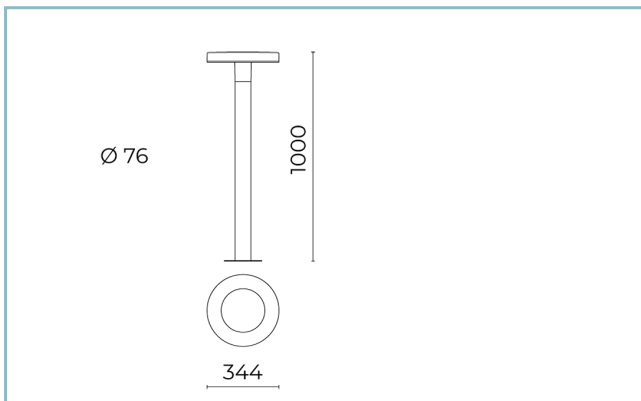

General Features

Insulation class: class II
Rated voltage: 220-240 V 50/60 Hz
Protection Grade: IP66
Impact protection: IK08
Power Factor: > 0.90
Ambient temperature Ta: -30°C +50°C
Weight: max 16.00 kg
Max exposed surface: 0,092 m ²
Lateral exposed surface: 0,023 m ²
Common mode surge protection: 3 kV
Overvoltage protection differential mode: 8 kV
Driver: included
Marks and Certifications: CE

Performance Data*

Source flux:	1695 lm
Source power:	19 W
Source efficiency:	89 lm/W
Device flux:	870 lm
Device power:	21 W
Appliance efficiency:	41 lm/W
Glare Index Category:	D6

Optical System

Source: LED

Finish: phospho-chromatation treated and polyester powder-coated in 16 phases to increase weather resistance

Colors

■ Grey RAL9006

Code: **06EK5H2380A**

Product Sheet

Rev. 28/07/2023

Ekleipsis Bollard

Size: medium H. 1000mm

Color Temperature: 2700 K

Type of optics: rotosimmetrica diffondente

06EK5H2380AColour: Grey RAL9006

NOTES***Performance data**

The values indicated in this data sheet are nominal values with a tolerance of +/-7%.