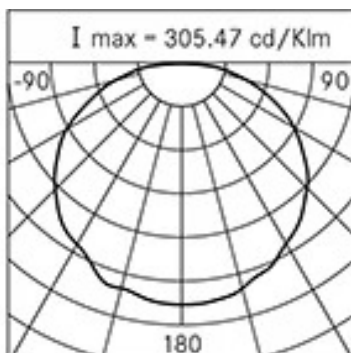

Weight: max 16.00 kg

Max exposed surface: 0,092 m²

Lateral exposed surface: 0,015 m²

Common mode surge protection: 3 kV

Overvoltage protection differential mode: 8 kV

Driver: included

Marks and Certifications: CE

Performance Data*

Source flux:	1800 lm
Source power:	19 W
Source efficiency:	95 lm/W
Device flux:	924 lm
Device power:	21 W
Appliance efficiency:	44 lm/W
Glare Index Category:	D6

Optical System

Source: LED