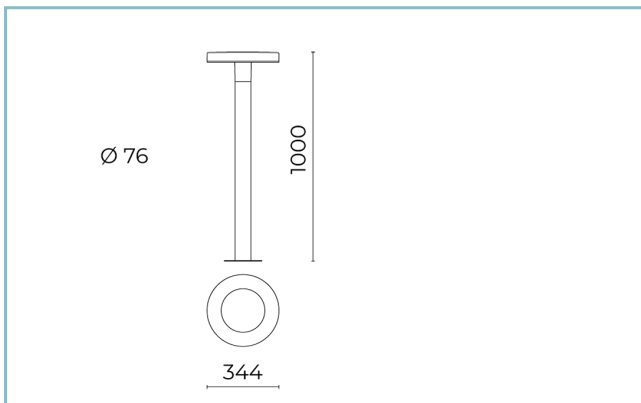

Weight: max 16.00 kg

Max exposed surface: 0,092 m²

Lateral exposed surface: 0,015 m²

Common mode surge protection: 3 kV

Overvoltage protection differential mode: 8 kV

Driver: included

Marks and Certifications: CE

Performance Data*

Source flux:	1800 lm
Source power:	19 W
Source efficiency:	95 lm/W
Device flux:	924 lm
Device power:	21 W
Appliance efficiency:	44 lm/W
Glare Index Category:	D6

Optical System

Source: LED

Colors

■ Sablé 100 Noir

Code: **06EK5H2390C**

Product Sheet

Rev. 28/07/2023

Ekleipsis Bollard

Size: medium H. 1000mm

Color Temperature: 3000 K