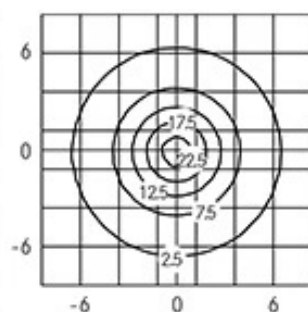

Ambient temperature Ta: -30°C +50°C

Weight: 5.00 kg

Max exposed surface: 0,180 m<sup>2</sup>

Lateral exposed surface: 0,029 m<sup>2</sup>

Driver: included

Marks and Certifications: CE

### Performance Data\*

Source flux:	3600 lm
Source power:	46 W
Source efficiency:	78 lm/W
Device flux:	2073 lm
Device power:	50 W
Appliance efficiency:	41 lm/W
Glare Index Category:	D5

---