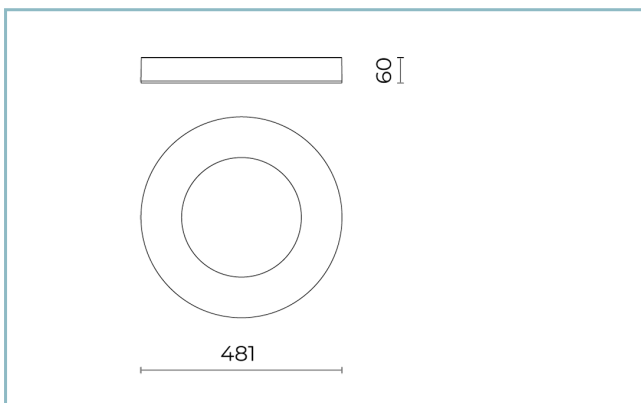

### General Features

Description: ceiling, surface or recess-mounted indirect light luminaire

Insulation class: class I

Rated voltage: 220-240 V 50/60 Hz

Protection Grade: IP66

Impact protection: IK08

Power Factor: > 0.90

Ambient temperature Ta: -30°C +50°C

Weight: 5.00 kg

Max exposed surface: 0,180 m<sup>2</sup>

Lateral exposed surface: 0,029 m<sup>2</sup>

Driver: included

Marks and Certifications: CE

### Performance Data\*

Source flux:	3600 lm
Source power:	46 W
Source efficiency:	78 lm/W
Device flux:	2073 lm
Device power:	50 W
Appliance efficiency:	41 lm/W
Glare Index Category:	D5

---