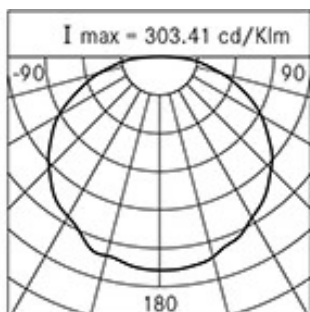

Ambient temperature Ta: -30°C +50°C

Weight: 5.00 kg

Max exposed surface: 0,180 m<sup>2</sup>

Lateral exposed surface: 0,029 m<sup>2</sup>

Driver: included

Marks and Certifications: CE

### Performance Data\*

Source flux:	3600 lm
Source power:	46 W
Source efficiency:	78 lm/W
Device flux:	2073 lm
Device power:	50 W
Appliance efficiency:	41 lm/W
Glare Index Category:	D5

---