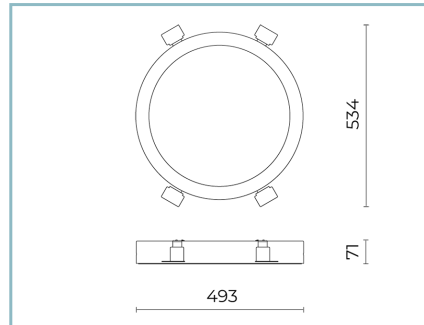

06EK902J

EKLEIPSIS LARGE recessed kit
for plasterboard ceilings

NOTES

*Performance data

The values indicated in this data sheet are nominal values with a tolerance of +/-7%.

Source flux and source efficiency data refer to the LED module without optics; in case you are interested in the performance of the LED module complete with optical system, you must multiply the data reported by the factor 0.9.

General Data

The characteristics of the product listed may be subject to change and must be confirmed when ordering.

In order to promote constant updating of its products, Cariboni Group reserves the right to make changes without prior notice.