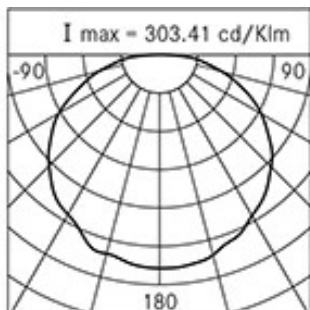

Max exposed surface: 0,180 m²

Lateral exposed surface: 0,029 m²

Driver: included

Marks and Certifications: CE

Performance Data*

Source flux:	3395 lm
Source power:	46 W
Source efficiency:	74 lm/W
Device flux:	1950 lm
Device power:	50 W
Appliance efficiency:	39 lm/W
Glare Index Category:	D5