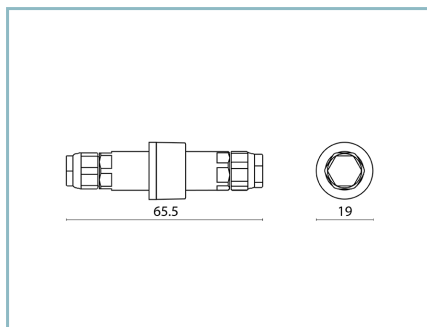

Product Sheet

Rev. 17/01/2023

Ekleipsis Ceiling-Recessed

Size: large

Color Temperature: 2700 K

Type of optics: rotosimmetrica diffondente

06EK100380A

Colour: Grey RAL9006

Mandatory accessories

06EK907J

Connection kit
recessed ceiling light