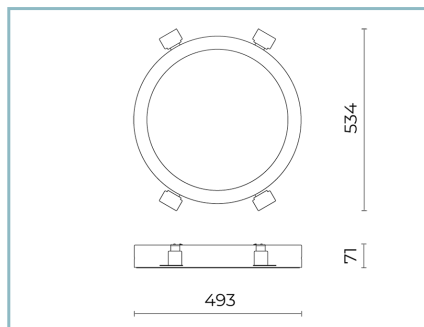

06EK902J

EKLEIPSIS LARGE recessed kit
for plasterboard ceilings

NOTES

*Performance data

The values indicated in this data sheet are nominal values with a tolerance of +/-7%.

Source flux and source efficiency data refer to the LED module without optics; in case you are interested in the performance of the LED module complete with optical system, you must multiply the data reported by the factor 0.9.

General Data

The characteristics of the product listed may be subject to change and must be confirmed when ordering.

In order to promote constant updating of its products, Cariboni Group reserves the right to make changes without prior notice.