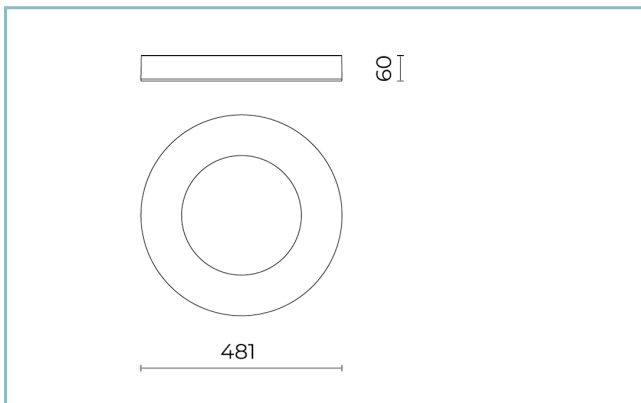

General Features

Insulation class: class I

Rated voltage: 220-240 V 50/60 Hz

Protection Grade: IP66

Impact protection: IK08

Power Factor: > 0.90

Ambient temperature Ta: -30°C +50°C

Weight: 5.00 kg

Max exposed surface: 0,180 m²

Lateral exposed surface: 0,029 m²

Driver: included

Marks and Certifications: CE

Performance Data*

Source flux:	3395 lm
Source power:	46 W
Source efficiency:	74 lm/W
Device flux:	1950 lm
Device power:	50 W
Appliance efficiency:	39 lm/W
Glare Index Category:	D5

Colors

■ Grey RAL9006

Code: **06EK100380A**

Product Sheet

Rev. 17/01/2023

Ekleipsis Ceiling-Recessed

Size: large

Color Temperature: 2700 K