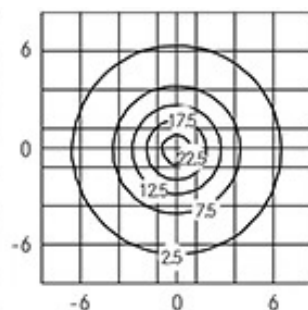

Max exposed surface: 0,180 m²

Lateral exposed surface: 0,029 m²

Driver: included

Marks and Certifications: CE

Performance Data*

Source flux:	3395 lm
Source power:	46 W
Source efficiency:	74 lm/W
Device flux:	1950 lm
Device power:	50 W
Appliance efficiency:	39 lm/W
Glare Index Category:	D5