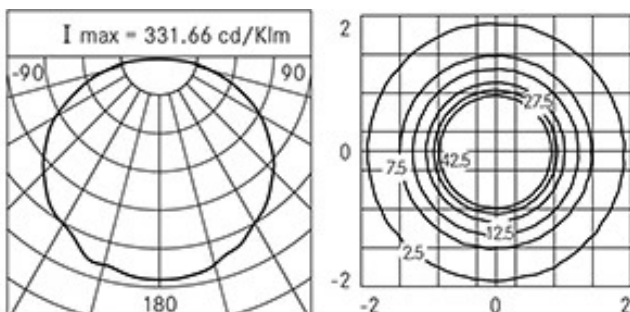

Ambient temperature Ta: -30°C +50°C

Weight: 1.30 kg

Max exposed surface: 0,045 m²

Lateral exposed surface: 0,0085 m²

Driver: included

Marks and Certifications: CE

Performance Data*

Source flux:	1000 lm
Source power:	12 W
Source efficiency:	83 lm/W
Device flux:	472 lm
Device power:	13 W
Appliance efficiency:	36 lm/W
Glare Index Category:	D6