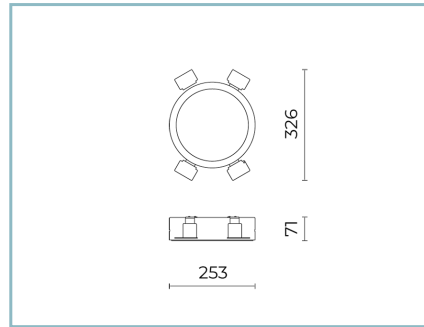

06EK900J

EKLEIPSIS SMALL recessed kit
for plasterboard ceilings

NOTES

*Performance data

The values indicated in this data sheet are nominal values with a tolerance of +/-7%.

Source flux and source efficiency data refer to the LED module without optics; in case you are interested in the performance of the LED module complete with optical system, you must multiply the data reported by the factor 0.9.

General Data

The characteristics of the product listed may be subject to change and must be confirmed when ordering.

In order to promote constant updating of its products, Cariboni Group reserves the right to make changes without prior notice.