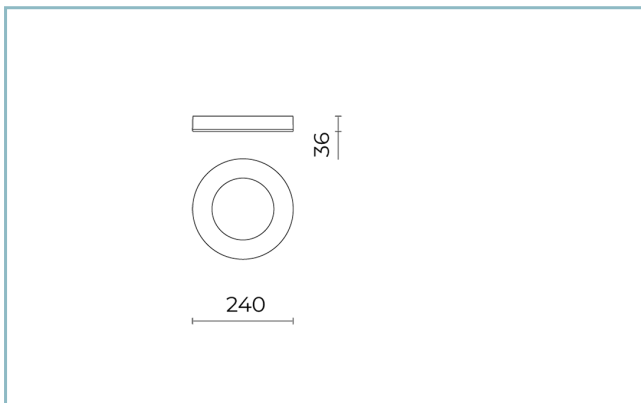

General Features

Description: ceiling, surface or recess-mounted indirect light luminaire

Insulation class: class I

Rated voltage: 220-240 V 50/60 Hz

Protection Grade: IP66

Impact protection: IK08

Power Factor: > 0.90

Ambient temperature Ta: -30°C +50°C

Weight: 1.30 kg

Max exposed surface: 0,045 m²

Lateral exposed surface: 0,0085 m²

Driver: included

Marks and Certifications: CE

Performance Data*

Source flux:	1000 lm
Source power:	12 W
Source efficiency:	83 lm/W
Device flux:	472 lm
Device power:	13 W
Appliance efficiency:	36 lm/W
Glare Index Category:	D6