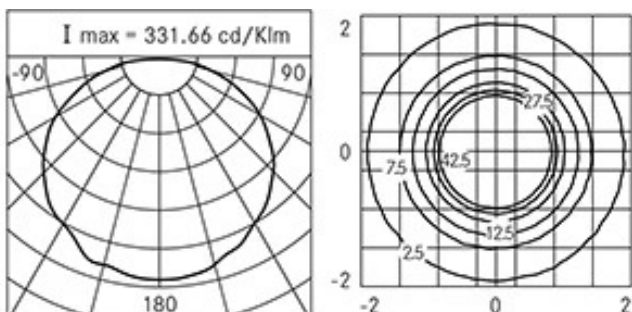

General Features

Insulation class: class I
Rated voltage: 220-240 V 50/60 Hz
Protection Grade: IP66
Impact protection: IK08
Power Factor: > 0.90
Ambient temperature Ta: -30°C +50°C
Weight: 1.30 kg
Max exposed surface: 0,045 m ²
Lateral exposed surface: 0,0085 m ²
Driver: included
Marks and Certifications: CE

Performance Data*

Source flux:	940 lm
Source power:	12 W
Source efficiency:	78 lm/W
Device flux:	445 lm
Device power:	13 W
Appliance efficiency:	34 lm/W
Glare Index Category:	D6

Optical System

Source: LED