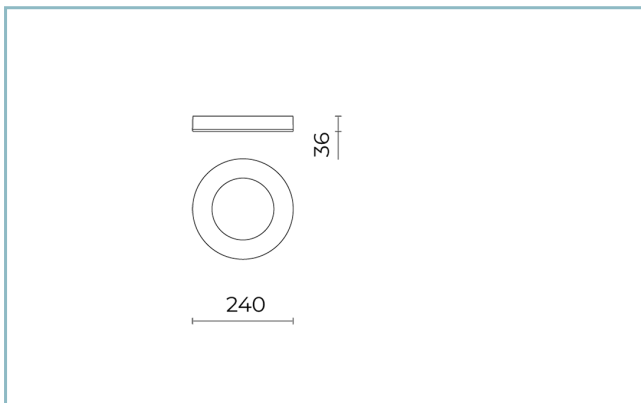

General Features

Insulation class: class I
Rated voltage: 220-240 V 50/60 Hz
Protection Grade: IP66
Impact protection: IK08
Power Factor: > 0.90
Ambient temperature Ta: -30°C +50°C
Weight: 1.30 kg
Max exposed surface: 0,045 m ²
Lateral exposed surface: 0,0085 m ²
Driver: included
Marks and Certifications: CE

Performance Data*

Source flux:	940 lm
Source power:	12 W
Source efficiency:	78 lm/W
Device flux:	445 lm
Device power:	13 W
Appliance efficiency:	34 lm/W
Glare Index Category:	D6

Optical System

Source: LED