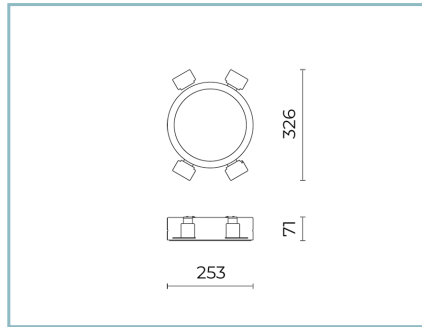

06EK900J

EKLEIPSIS SMALL recessed kit
for plasterboard ceilings

NOTES

*Performance data

The values indicated in this data sheet are nominal values with a tolerance of +/-7%.

Source flux and source efficiency data refer to the LED module without optics; in case you are interested in the performance of the LED module complete with optical system, you must multiply the data reported by the factor 0.9.

General Data

The characteristics of the product listed may be subject to change and must be confirmed when ordering.

In order to promote constant updating of its products, Cariboni Group reserves the right to make changes without prior notice.