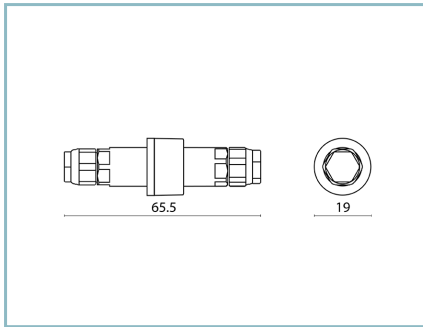

Optional accessories

06EK907J

Connection kit
recessed ceiling light