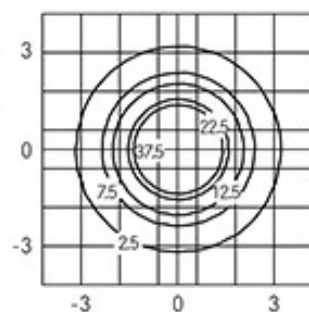

Ambient temperature Ta: -30°C +50°C

Weight: 2.40 kg

Max exposed surface: 0,092 m<sup>2</sup>

Lateral exposed surface: 0,015 m<sup>2</sup>

Driver: included

Marks and Certifications: CE

### Performance Data\*

Source flux:	1800 lm
Source power:	19 W
Source efficiency:	95 lm/W
Device flux:	924 lm
Device power:	21 W
Appliance efficiency:	44 lm/W
Glare Index Category:	D6

---