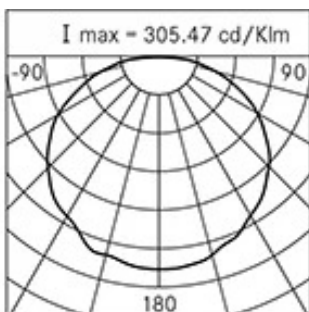

Ambient temperature Ta: -30°C +50°C

Weight: 2.40 kg

Max exposed surface: 0,092 m<sup>2</sup>

Lateral exposed surface: 0,015 m<sup>2</sup>

Driver: included

Marks and Certifications: CE

### Performance Data\*

Source flux:	1800 lm
Source power:	19 W
Source efficiency:	95 lm/W
Device flux:	924 lm
Device power:	21 W
Appliance efficiency:	44 lm/W
Glare Index Category:	D6

---