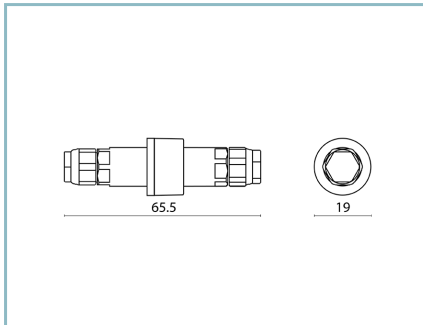

Optional accessories

06EK907J

Connection kit
recessed ceiling light