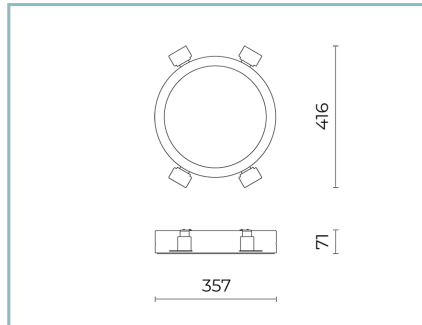

06EK901J

EKLEIPSIS MEDIUM recessed kit
for plasterboard ceilings

NOTES

*Performance data

The values indicated in this data sheet are nominal values with a tolerance of +/-7%.

Source flux and source efficiency data refer to the LED module without optics; in case you are interested in the performance of the LED module complete with optical system, you must multiply the data reported by the factor 0.9.

General Data

The characteristics of the product listed may be subject to change and must be confirmed when ordering.

In order to promote constant updating of its products, Cariboni Group reserves the right to make changes without prior notice.