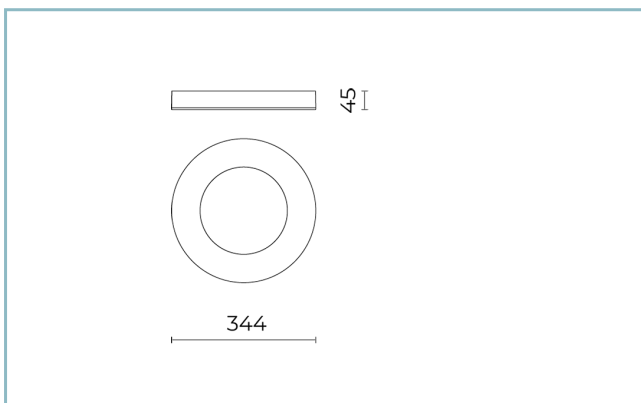

### General Features

Description: ceiling, surface or recess-mounted indirect light luminaire

Insulation class: class I

Rated voltage: 220-240 V 50/60 Hz

Protection Grade: IP66

Impact protection: IK08

Power Factor: > 0.90

Ambient temperature Ta: -30°C +50°C

Weight: 2.40 kg

Max exposed surface: 0,092 m<sup>2</sup>

Lateral exposed surface: 0,015 m<sup>2</sup>

Driver: included

Marks and Certifications: CE

### Performance Data\*

Source flux:	1800 lm
Source power:	19 W
Source efficiency:	95 lm/W
Device flux:	924 lm
Device power:	21 W
Appliance efficiency:	44 lm/W
Glare Index Category:	D6

---