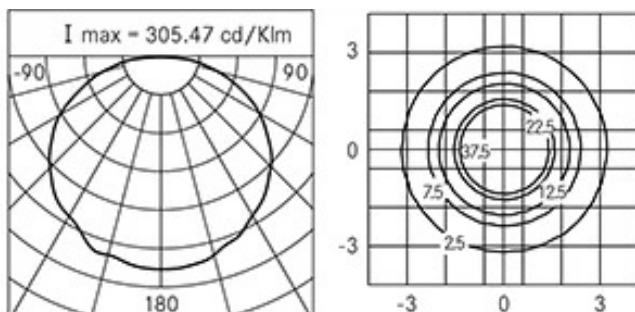

Ambient temperature Ta: -30°C +50°C

Weight: 2.40 kg

Max exposed surface: 0,092 m<sup>2</sup>

Lateral exposed surface: 0,015 m<sup>2</sup>

Driver: included

Marks and Certifications: CE

### Performance Data\*

Source flux:	1800 lm
Source power:	19 W
Source efficiency:	95 lm/W
Device flux:	924 lm
Device power:	21 W
Appliance efficiency:	44 lm/W
Glare Index Category:	D6

---