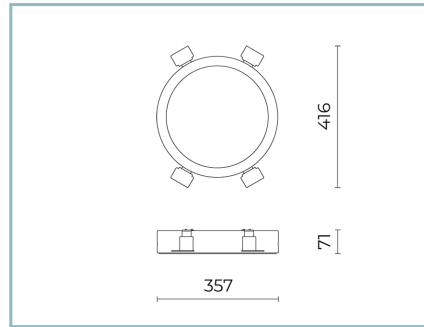

06EK901J

EKLEIPSIS MEDIUM recessed kit
for plasterboard ceilings

NOTES

*Performance data

The values indicated in this data sheet are nominal values with a tolerance of +/-7%.

Source flux and source efficiency data refer to the LED module without optics; in case you are interested in the performance of the LED module complete with optical system, you must multiply the data reported by the factor 0.9.

General Data

The characteristics of the product listed may be subject to change and must be confirmed when ordering.

In order to promote constant updating of its products, Cariboni Group reserves the right to make changes without prior notice.