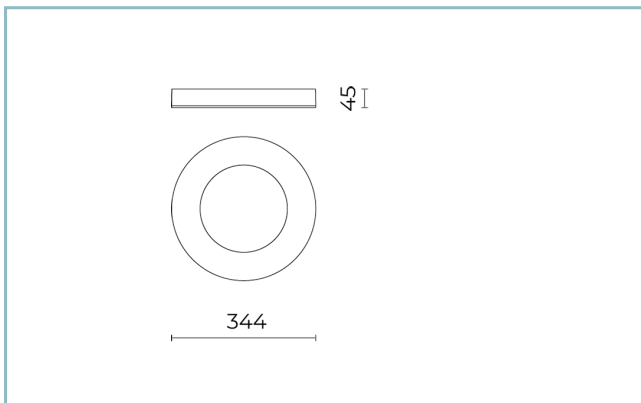

Ambient temperature Ta: -30°C +50°C

Weight: 2.40 kg

Max exposed surface: 0,092 m<sup>2</sup>

Lateral exposed surface: 0,015 m<sup>2</sup>

Driver: included

Marks and Certifications: CE

### Performance Data\*

Source flux:	1800 lm
Source power:	19 W
Source efficiency:	95 lm/W
Device flux:	924 lm
Device power:	21 W
Appliance efficiency:	44 lm/W
Glare Index Category:	D6

---