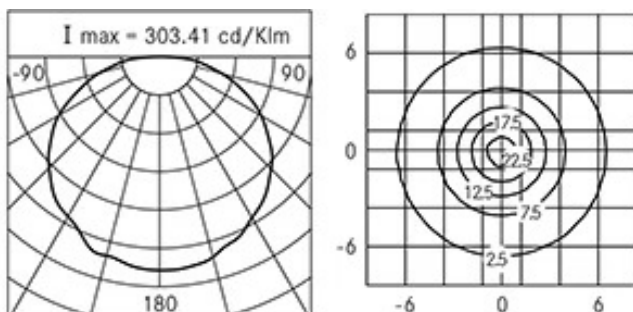

Max exposed surface: 0,180 m²

Lateral exposed surface: 0,029 m²

Driver: included

Marks and Certifications: CE

Performance Data*

Source flux:	3395 lm
Source power:	46 W
Source efficiency:	74 lm/W
Device flux:	1950 lm
Device power:	50 W
Appliance efficiency:	39 lm/W
Glare Index Category:	D5