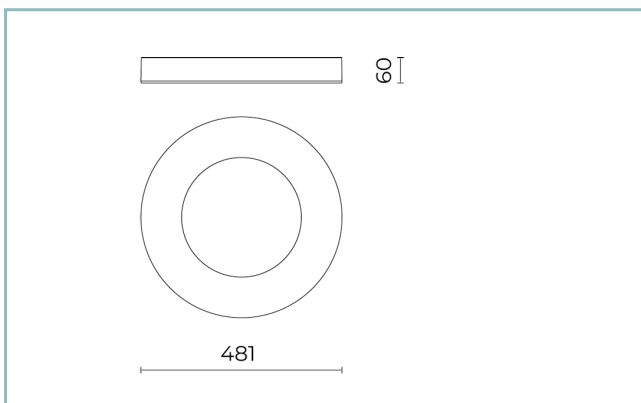

General Features

Insulation class: class I

Rated voltage: 220-240 V 50/60 Hz

Protection Grade: IP66

Impact protection: IK08

Power Factor: > 0.90

Ambient temperature Ta: -30°C +50°C

Weight: 5.00 kg

Max exposed surface: 0,180 m²

Lateral exposed surface: 0,029 m²

Driver: included

Marks and Certifications: CE

Performance Data*

Source flux:	3395 lm
Source power:	46 W
Source efficiency:	74 lm/W
Device flux:	1950 lm
Device power:	50 W
Appliance efficiency:	39 lm/W
Glare Index Category:	D5

Optical System

Source: LED

Color Temperature: 2700 K

Color Rendering Index (CRI): ≥ 80

Chromatic consistency (SDCM): ≤ 3

Type of optics: rotosimmetrica diffondente

Optical group life: $>60.000\text{h}$ @Ta25°C L80B10