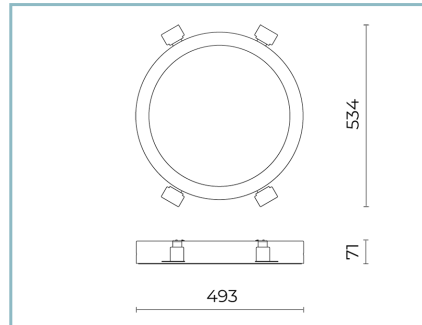

06EK902J

EKLEIPSIS LARGE recessed kit
for plasterboard ceilings

NOTES

*Performance data

The values indicated in this data sheet are nominal values with a tolerance of +/-7%.

Source flux and source efficiency data refer to the LED module without optics; in case you are interested in the performance of the LED module complete with optical system, you must multiply the data reported by the factor 0.9.

General Data

The characteristics of the product listed may be subject to change and must be confirmed when ordering.

In order to promote constant updating of its products, Cariboni Group reserves the right to make changes without prior notice.