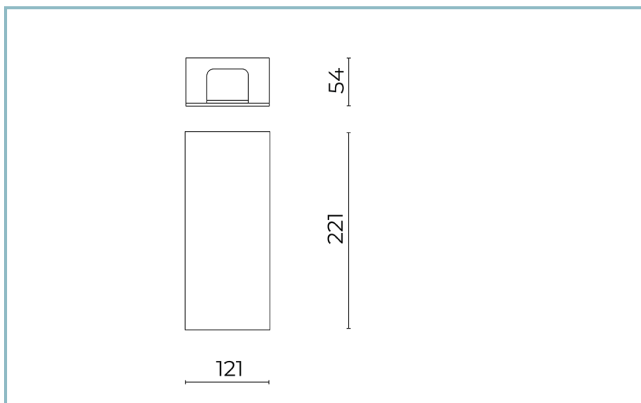

Weight: 1 kg

Driver: included

Marks and Certifications: CE

Performance Data*

LED Current:	650 mA
Source flux:	455 lm
Source power:	4 W
Source efficiency:	114 lm/W
Device flux:	180 lm
Device power:	4.5 W
Appliance efficiency:	40 lm/W