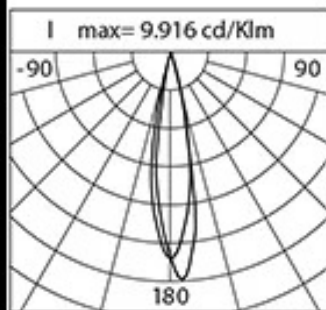

Weight: 1 kg

Driver: included

Marks and Certifications: CE

Performance Data*

LED Current:	650 mA
Source flux:	455 lm
Source power:	4 W
Source efficiency:	114 lm/W
Device flux:	180 lm
Device power:	4.5 W
Appliance efficiency:	40 lm/W