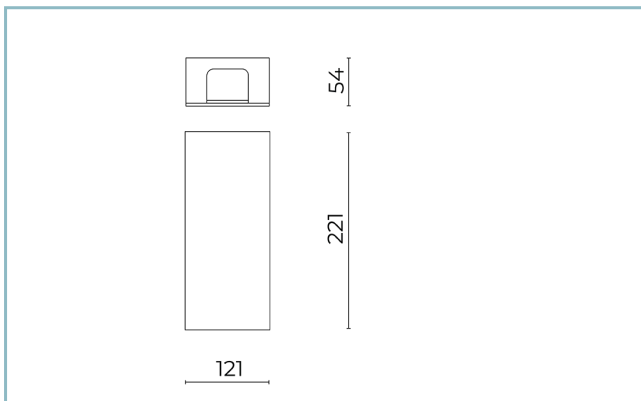

Weight: 1 kg

Driver: included

Marks and Certifications: CE

Performance Data*

LED Current:	650 mA
Source flux:	425 lm
Source power:	4 W
Source efficiency:	106 lm/W
Device flux:	140 lm
Device power:	4.5 W
Appliance efficiency:	31 lm/W