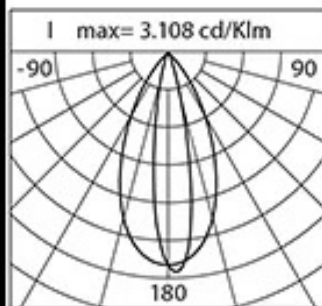

Weight: 1 kg

Driver: included

Marks and Certifications: CE

Performance Data*

LED Current:	650 mA
Source flux:	425 lm
Source power:	4 W
Source efficiency:	106 lm/W
Device flux:	140 lm
Device power:	4.5 W
Appliance efficiency:	31 lm/W