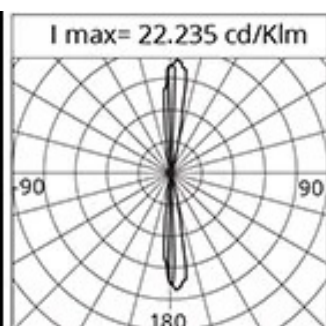

Weight: 1.45 kg

Max exposed surface: 0,012 m<sup>2</sup>

Driver: included

Marks and Certifications: CE

### Performance Data\*

Source flux:	845 lm
Source power:	8.1 W
Source efficiency:	104 lm/W
Device flux:	305 lm
Device power:	9 W
Appliance efficiency:	34 lm/W

---