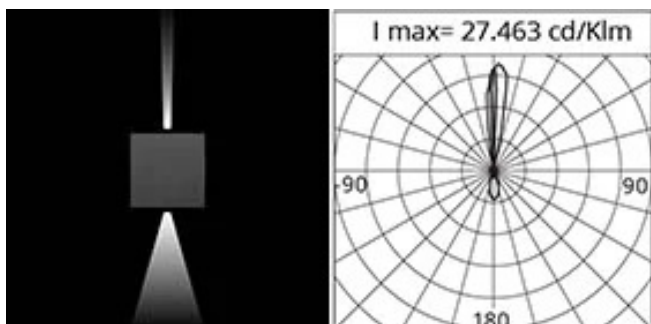

### General Features

Description: wall-mounted LED product

Insulation class: class II

Rated voltage: 220-240 V 50/60 Hz

Protection Grade: IP66

Impact protection: IK08

Power Factor: > 0.9

Ambient temperature Ta: -30°C +50°C

Weight: 1.45 kg

Max exposed surface: 0,012 m<sup>2</sup>

Driver: included

Marks and Certifications: CE

### Performance Data\*

Source flux:	845 lm
Source power:	8.1 W
Source efficiency:	104 lm/W
Device flux:	315 lm
Device power:	9 W
Appliance efficiency:	35 lm/W

---