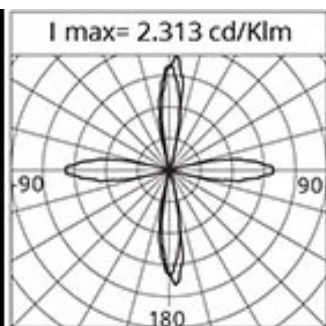

Weight: 1.45 kg

Max exposed surface: 0,012 m²

Driver: included

Marks and Certifications: CE

Performance Data*

LED Current:	650 mA
Source flux:	1775 lm
Source power:	15.5 W
Source efficiency:	115 lm/W
Device flux:	710 lm
Device power:	17.5 W
Appliance efficiency:	41 lm/W