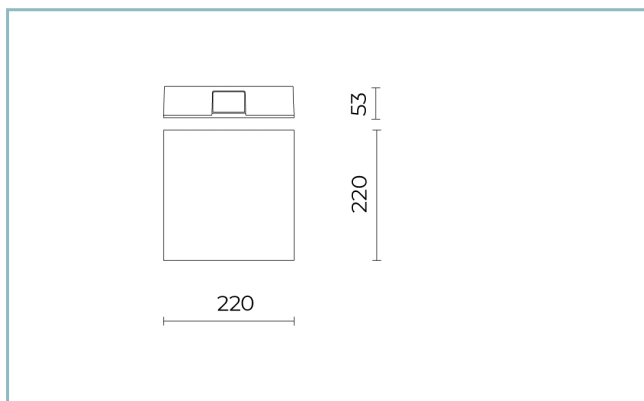

Weight: 1.45 kg

Max exposed surface: 0,012 m²

Driver: included

Marks and Certifications: CE

Performance Data*

LED Current:	650 mA
Source flux:	1775 lm
Source power:	15.5 W
Source efficiency:	115 lm/W
Device flux:	710 lm
Device power:	17.5 W
Appliance efficiency:	41 lm/W