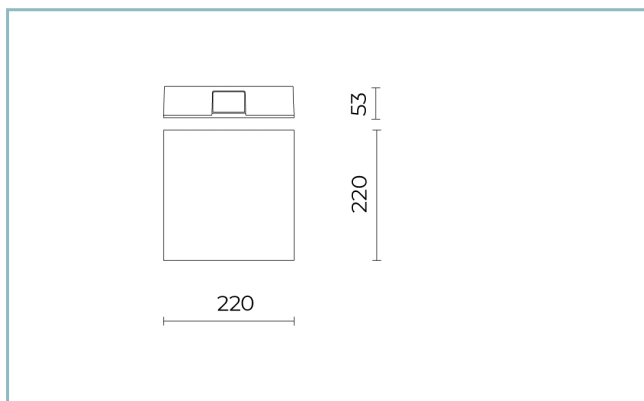

Weight: 1.45 kg

Max exposed surface: 0,012 m²

Driver: included

Marks and Certifications: CE

Performance Data*

LED Current:	640 mA
Source flux:	1775 lm
Source power:	15.5 W
Source efficiency:	115 lm/W
Device flux:	710 lm
Device power:	17.5 W
Appliance efficiency:	41 lm/W