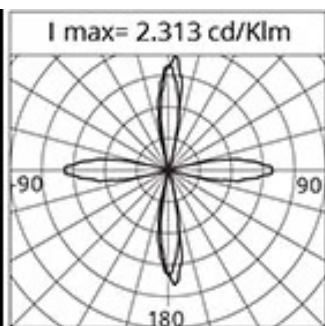

Weight: 1.45 kg

Max exposed surface: 0,012 m²

Driver: included

Marks and Certifications: CE

Performance Data*

LED Current:	640 mA
Source flux:	1775 lm
Source power:	15.5 W
Source efficiency:	115 lm/W
Device flux:	710 lm
Device power:	17.5 W
Appliance efficiency:	41 lm/W