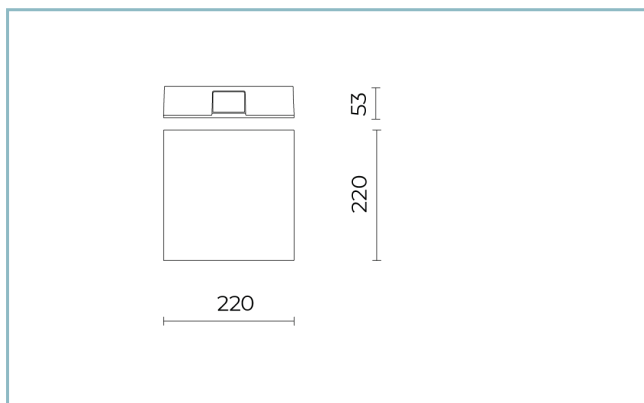

Weight: 1.45 kg

Max exposed surface: 0,012 m²

Driver: included

Marks and Certifications: CE

Performance Data*

Source flux:	1570 lm
Source power:	15.5 W
Source efficiency:	101 lm/W
Device flux:	635 lm
Device power:	17.5 W
Appliance efficiency:	36 lm/W